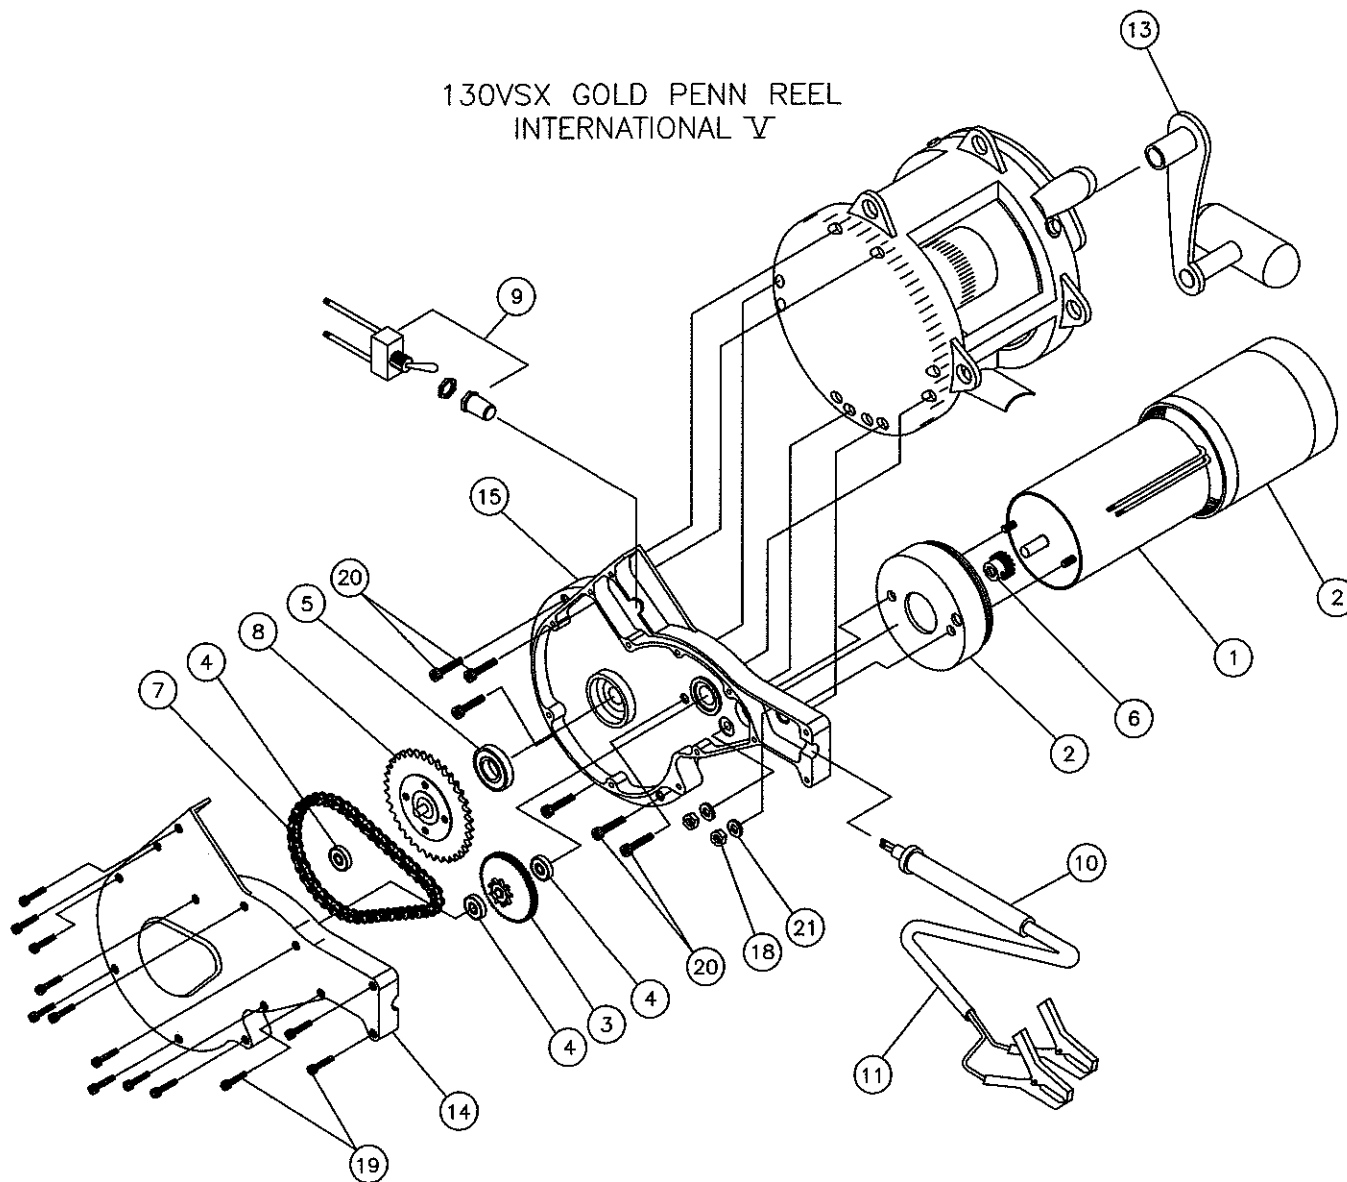

130VSX GOLD PENN REEL  
INTERNATIONAL V

\* OPTIONAL PARTS

QTY.	ITEM	DESCRIPTION	P/N	PRICE	QTY.	ITEM	DESCRIPTION	P/N	PRICE
1	1	MOTOR 12V/24V/36V	DE-130-010	\$159.99	1	13	HANDLE ASSEMBLY	DE-130-022	\$79.99
1	2	MOTOR COVER	DE-130-011	\$169.99	1	14	COVER	DE-130-023	\$229.99
1	3	PRIMARY GEAR	DE-130-012	\$99.99	1	15	MOTOR SIDE HOUSING	DE-130-024	\$319.99
3	4	SMALL BEARING	DE-130-013	\$34.99	1	16	ALLEN WRENCH	(NOT SHOWN)	\$1.29
1	5	LARGE BEARING	DE-130-014	\$24.99	1	17	ALLEN WRENCH	(NOT SHOWN)	\$1.29
1	6	GEAR	DE-130-015	\$29.99	2	18	HEX HEAD NUTS	DE-130-025	\$2.99
1	7	CHAIN	DE-130-016	\$65.99	13	19	COVER SCREWS	DE-130-026	\$16.99
1	8	RATCHET GEAR ASSEMBLY	DE-130-017	\$299.99	6	20	MOUNTING SCREWS	DE-130-027	\$5.99
1	9	POWER SWITCH ASSEMBLY	DE-130-018	\$29.99	2	21	LOCK WASHERS	DE-130-028	\$1.99
1	10	CABLE GUARD	DE-130-019	\$6.99					
1	11	POWER CABLE (WITH ALLIGATOR CLIPS)	DE-130-020	\$55.60					
1	12*	HUBBLE PLUG (WITH SINGLE TWISTLOCK MARINE MALE END) (NOT SHOWN)	DE-130-021	-					