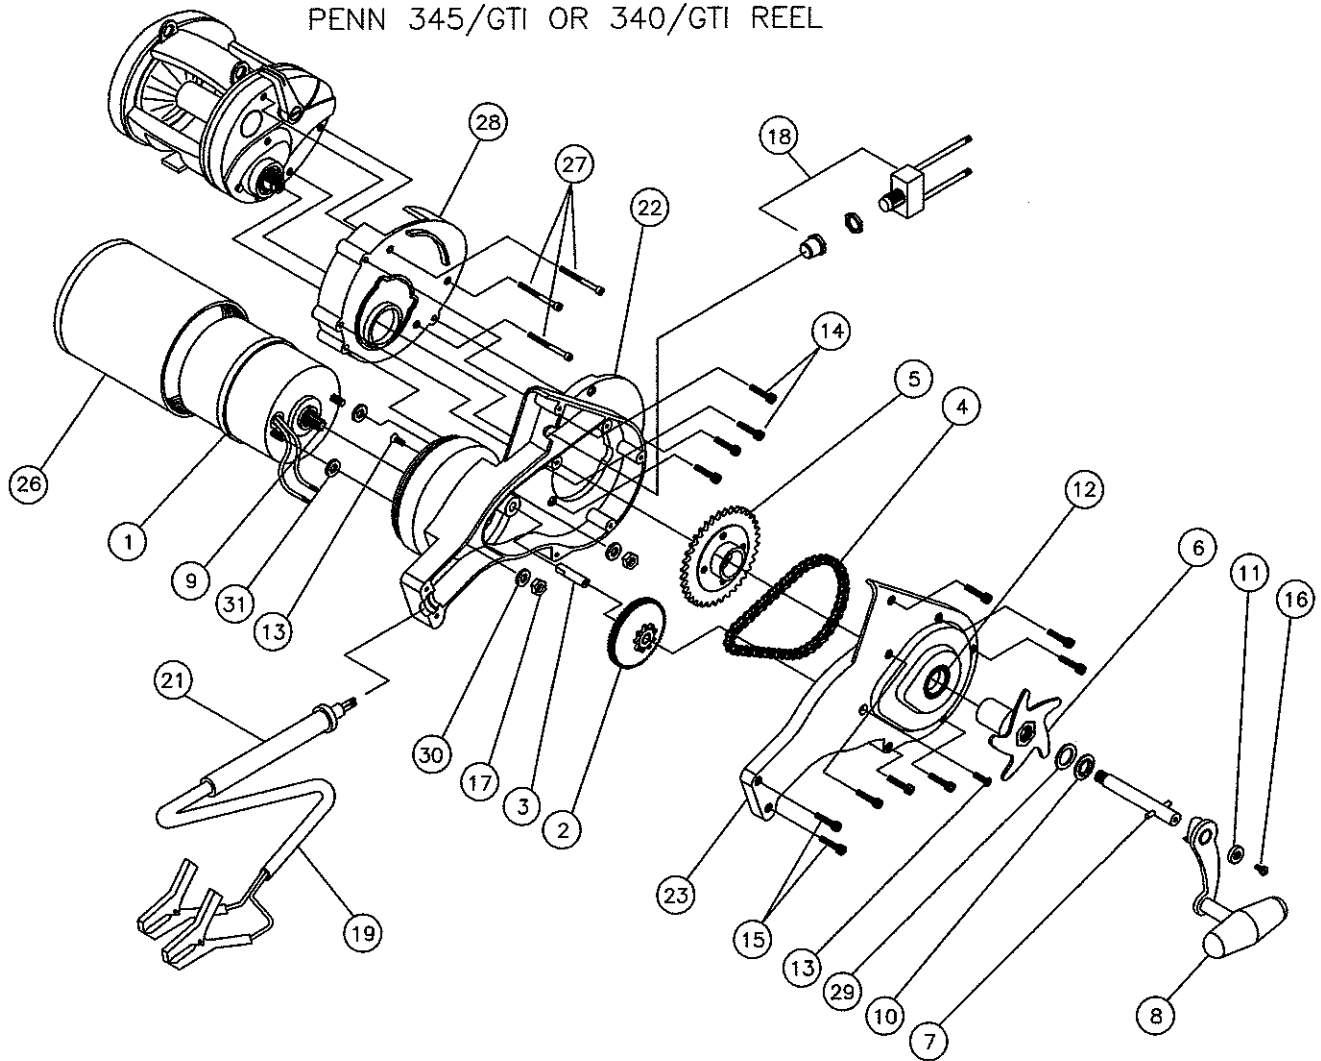

PENN 345/GTI OR 340/GTI REEL

\* OPTIONAL PARTS

QTY.	ITEM	DESCRIPTION	P/N	PRICE	QTY.	ITEM	DESCRIPTION	P/N	PRICE
1	1	MOTOR 12V	DE-345-010	\$119.99	1	19	POWER CABLE (WITH ALLIGATOR CLIPS)	DE-345-028	\$43.50
1	2	PRIMARY GEAR	DE-345-011	\$79.99					
1	3	JOURNAL	DE-345-012	\$8.99	1	20*	HUBBLE PLUG (WITH SINGLE TWISTLOCK MARINE MALE END) (NOT SHOWN)	DE-345-029	\$
1	4	CHAIN	DE-345-013	\$29.99					
1	5	RATCHET GEAR ASSEMBLY	DE-345-014	\$109.99					
1	6	STAR DRAG ASSEMBLY	DE-345-015	\$51.99	1	21	CABLE GUARD	DE-345-030	\$5.99
1	7	CRANKSHAFT ASSEMBLY	DE-345-016	\$19.99	1	22	MOTOR SIDE HOUSING	DE-345-031	\$89.99
1	8	HANDLE ASSEMBLY	DE-345-017	\$42.99	1	23	COVER	DE-345-032	\$79.99
1	9	MOTOR SHAFT	DE-345-018	Inc.	1	24	ALLEN WRENCH	(NOT SHOWN)	\$2.59
1	10	CRANKSHAFT WASHER	DE-345-019	\$7.99	1	25	ALLEN WRENCH	(NOT SHOWN)	\$2.59
1	11	CRANKSHAFT END WASHER	DE-345-020	\$3.99	1	26	MOTOR COVER	DE-345-033	\$69.99
1	12	LIP SEAL	DE-345-021	\$19.99	3	27	POST SCREWS	DE-345-034	\$5.99
2	13	FLAT HEAD SCREWS	DE-345-022	\$1.09	1	28	ADAPTOR	DE-345-035	\$49.99
4	14	MOUNTING SCREWS	DE-345-023	\$7.99	1	29	PLASTIC WASHER	DE-345-036	\$1.09
8	15	COVER SCREWS	DE-345-024	\$11.50	2	30	LOCK WASHERS	DE-345-037	\$1.39
1	16	PAN HEAD SCREW	DE-345-025	\$1.09	2	31	WASHERS	DE-345-038	\$1.59
2	17	HEX HEAD NUTS	DE-345-026	\$2.09					
1	18	POWER SWITCH ASSEMBLY	DE-345-027	\$28.99					