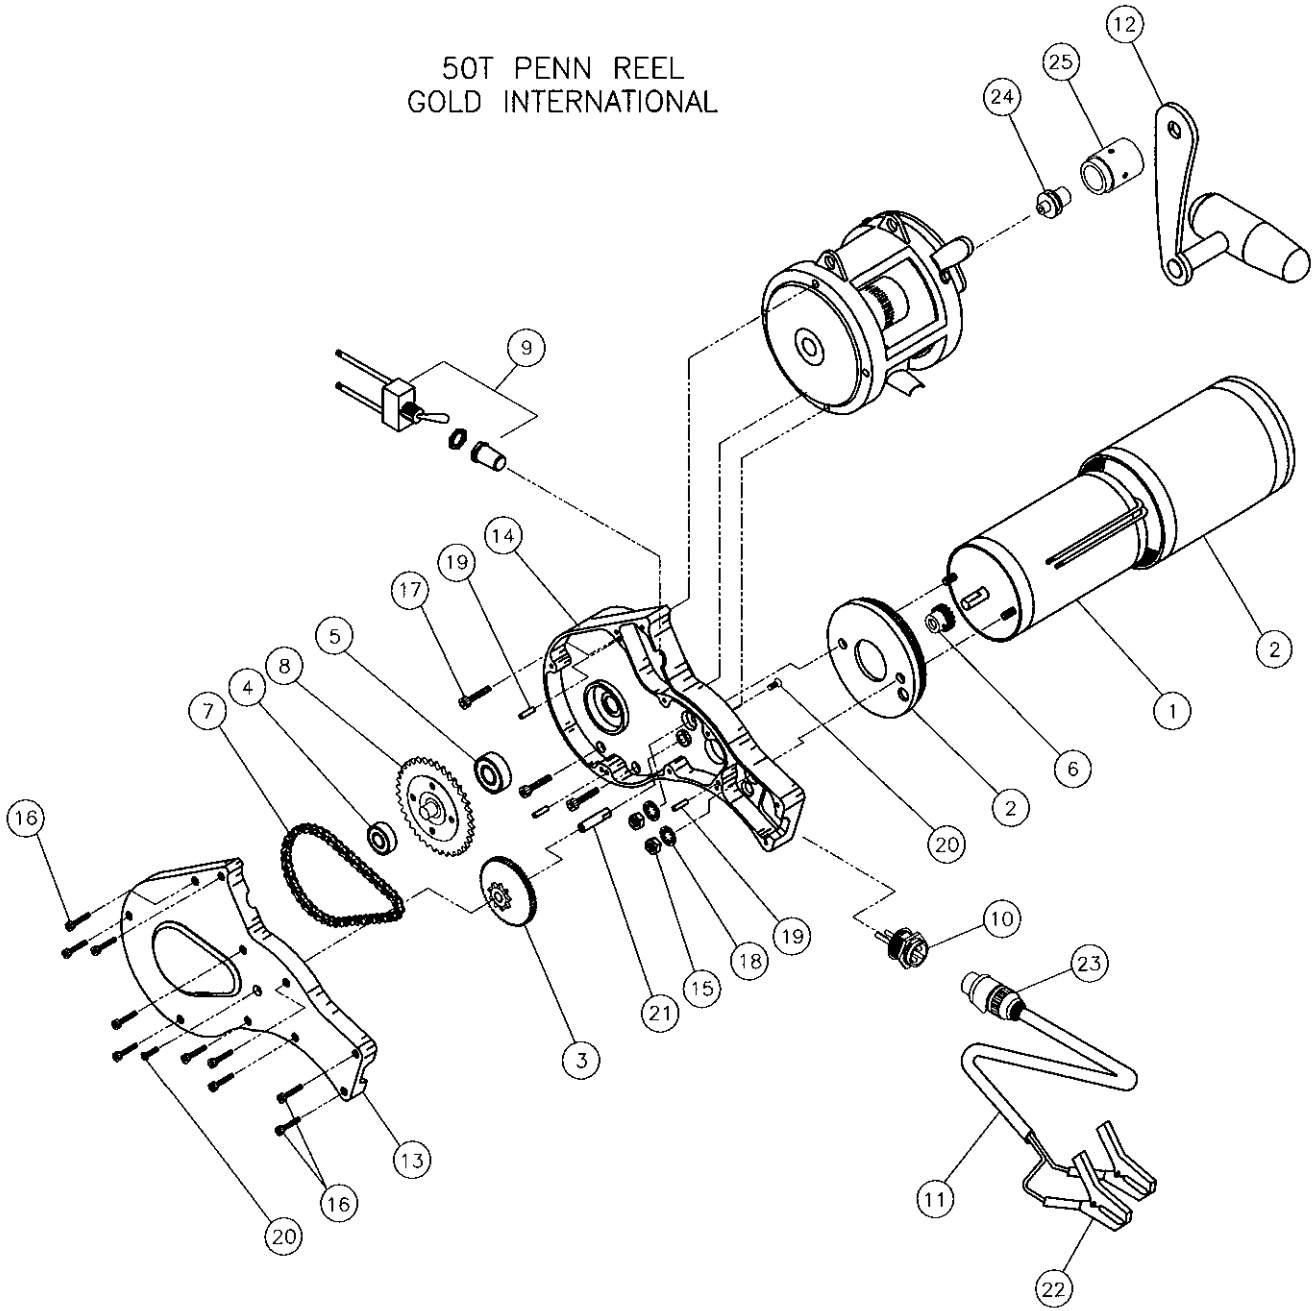

50T PENN REEL  
GOLD INTERNATIONAL

ITEM	DESCRIPTION	QTY.	P/N	PRICE	ITEM	DESCRIPTION	QTY.	P/N	PRICE
1	MOTOR 12VDC 5000RPM	1	DE-50T-001	\$159.99	14	MOTOR SIDE HOUSING	1	DE-50T-014	\$299.99
2	MOTOR COVER	1	DE-50T-002	\$169.99	15	HEX HEAD NUTS	2	DE-50T-015	\$2.99
3	PRIMARY GEAR	1	DE-50T-003	\$99.99	16	COVER SCREWS	10	DE-50T-016	\$16.99
4	SMALL BEARING	1	DE-50T-004	\$34.99	17	MOUNTING SCREWS	3	DE-50T-017	\$6.99
5	LARGE BEARING	1	DE-50T-005	\$39.99	18	LOCK WASHERS	2	DE-50T-018	\$2.99
6	GEAR	1	DE-50T-006	\$79.99	19	DOWEL PIN	3	DE-50T-019	\$6.99
7	CHAIN	1	DE-50T-007	\$49.99	20	FLAT HEAD SCREWS	2	DE-50T-020	\$1.39
8	RATCHET GEAR ASSEMBLY	1	DE-50T-008	\$249.99	21	JOURNAL	1	DE-50T-021	\$7.99
9	POWER SWITCH ASSEMBLY	1	DE-50T-009	\$29.99	22	ALLIGATOR CLIPS	1	DE-50T-022	\$9.99
10	THREE PIN CONNECTER	1	DE-50T-010	\$20.99	23	DEAN PLUG	1	DE-50T-023	\$26.99
11	POWER CABLE 15 FEET	1	DE-50T-011	\$79.99	24	INNER BEARING SHAFT	1	DE-50T-024	\$49.99
12	HANDLE (PENN PART)	1	DE-50T-012	\$0.000	25	BEARING HUB (INNER BEARING INCLUDED)	1	DE-50T-025	\$79.99
13	COVER	1	DE-50T-013	\$199.99					