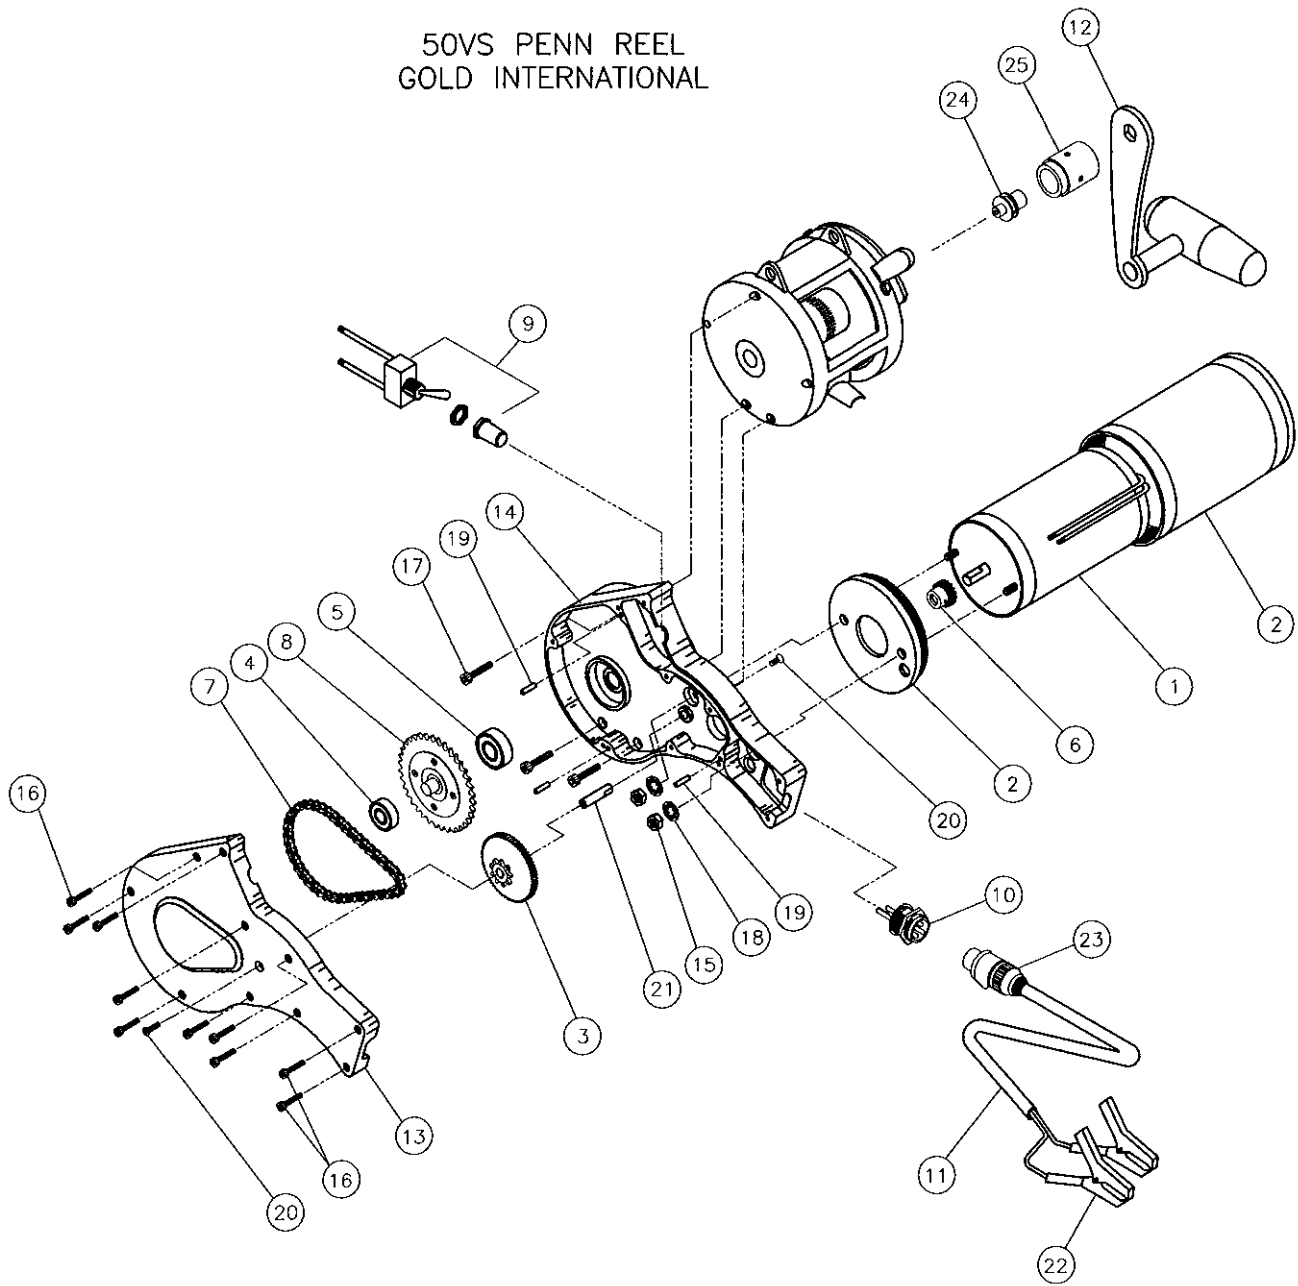

50VS PENN REEL
GOLD INTERNATIONAL

ITEM	DESCRIPTION	QTY.	P/N	PRICE	ITEM	DESCRIPTION	QTY.	P/N	PRICE
1	MOTOR 12VDC 5000RPM	1	DE-50VS-001	$159.99	14	MOTOR SIDE HOUSING	1	DE-50VS-014	$299.99
2	MOTOR COVER	1	DE-50VS-002	$169.99	15	HEX HEAD NUTS	2	DE-50VS-015	$2.99
3	PRIMARY GEAR	1	DE-50VS-003	$99.99	16	COVER SCREWS	10	DE-50VS-016	$016.99
4	SMALL BEARING	1	DE-50VS-004	$34.99	17	MOUNTING SCREWS	3	DE-50VS-017	$6.99
5	LARGE BEARING	1	DE-50VS-005	$39.99	18	LOCK WASHERS	2	DE-50VS-018	$2.99
6	GEAR	1	DE-50VS-006	$79.99	19	DOWEL PIN	3	DE-50VS-019	$6.99
7	CHAIN	1	DE-50VS-007	$49.99	20	FLAT HEAD SCREWS	2	DE-50VS-020	$1.39
8	RATCHET GEAR ASSEMBLY	1	DE-50VS-008	$249.99	21	JOURNAL	1	DE-50VS-021	$7.99
9	POWER SWITCH ASSEMBLY	1	DE-50VS-009	$29.99	22	ALLIGATOR CLIPS	1	DE-50VS-022	$9.99
10	THREE PIN CONNECTER	1	DE-50VS-010	$20.99	23	DEAN PLUG	1	DE-50VS-023	$26.99
11	POWER CABLE 15 FEET	1	DE-50VS-011	$79.99	24	INNER BEARING SHAFT	1	DE-50VS-024	$49.99
12	HANDLE (PENN PART)	1	DE-50VS-012	$0.000	25	BEARING HUB (INNER BEARING INCLUDED)	1	DE-50VS-025	$79.99
13	COVER	1	DE-50VS-013	$199.99