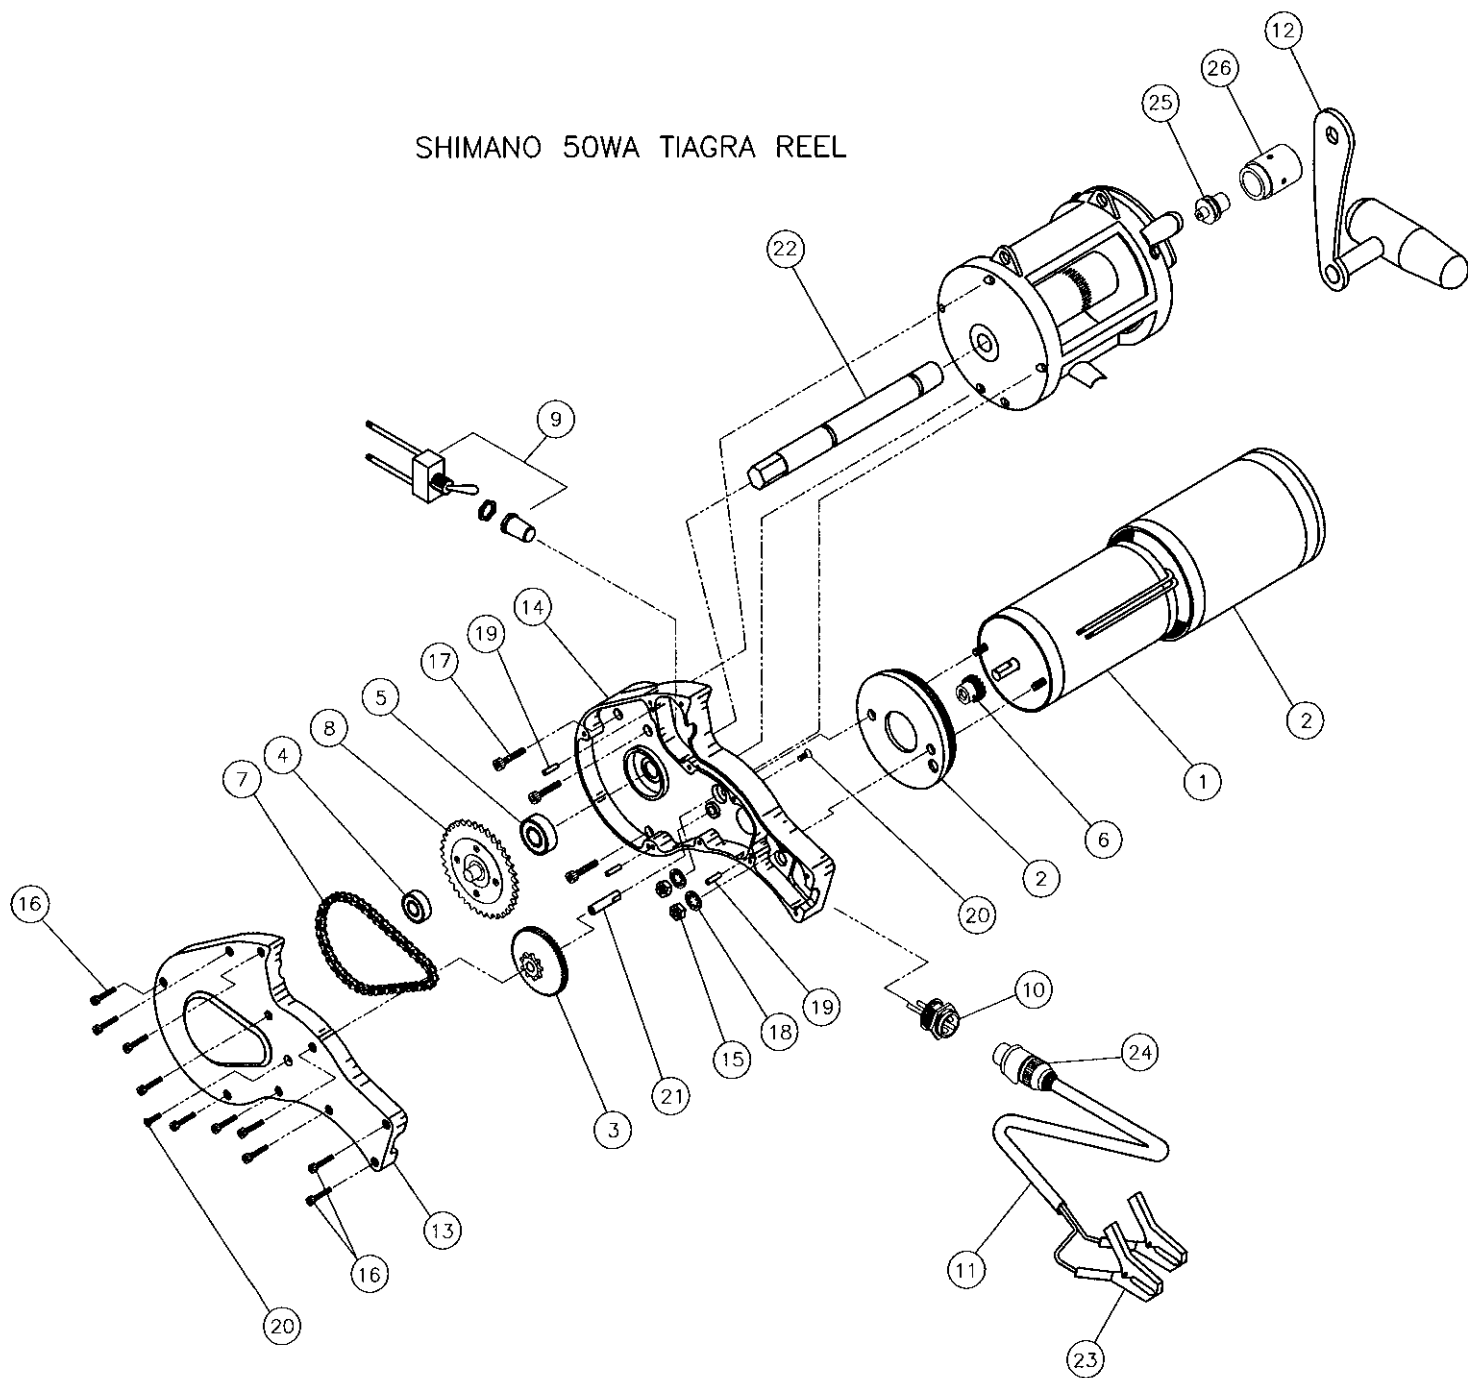

SHIMANO 50WA TIAGRA REEL

ITEM	DESCRIPTION	QTY.	P/N	PRICE	ITEM	DESCRIPTION	QTY.	P/N	PRICE
1	MOTOR 12VDC 5000RPM	1	DE-50WA-001	$159.99	15	HEX HEAD NUTS	2	DE-50WA-015	$2.99
2	MOTOR COVER	1	DE-50WA-002	$169.99	16	COVER SCREWS	10	DE-50WA-016	$16.99
3	PRIMARY GEAR	1	DE-50WA-003	$99.99	17	MOUNTING SCREWS	3	DE-50WA-017	$6.99
4	SMALL BEARING	1	DE-50WA-004	$34.99	18	LOCK WASHERS	2	DE-50WA-018	$2.99
5	LARGE BEARING	1	DE-50WA-005	$24.99	19	DOWEL PIN	3	DE-50WA-019	$6.99
6	GEAR	1	DE-50WA-006	$79.99	20	FLAT HEAD SCREWS	2	DE-50WA-020	$1.39
7	CHAIN	1	DE-50WA-007	$49.99	21	JOURNAL	1	DE-50WA-021	$7.99
8	RATCHET GEAR ASSEMBLY	1	DE-50WA-008	$249.99	22	DRIVE SHAFT	1	DE-50WA-022	$69.99
9	POWER SWITCH ASSEMBLY	1	DE-50WA-009	$29.99	23	ALLIGATOR CLIPS	1	DE-50WA-023	$9.99
10	THREE PIN CONNECTER	1	DE-50WA-010	$20.99	24	DEAN PLUG	1	DE-50WA-024	$26.99
11	POWER CABLE 15 FEET	1	DE-50WA-011	$79.99	25	INNER BEARING SHAFT	1	DE-50WA-025	$49.99
12	HANDLE (SHIMANO PART)	1	DE-50WA-012	$0.000	26	BEARING HUB (INNER BEARING INCLUDED)	1	DE-50WA-026	$79.99
13	COVER	1	DE-50WA-013	$199.99					
14	MOTOR SIDE HOUSING	1	DE-50WA-014	$299.99