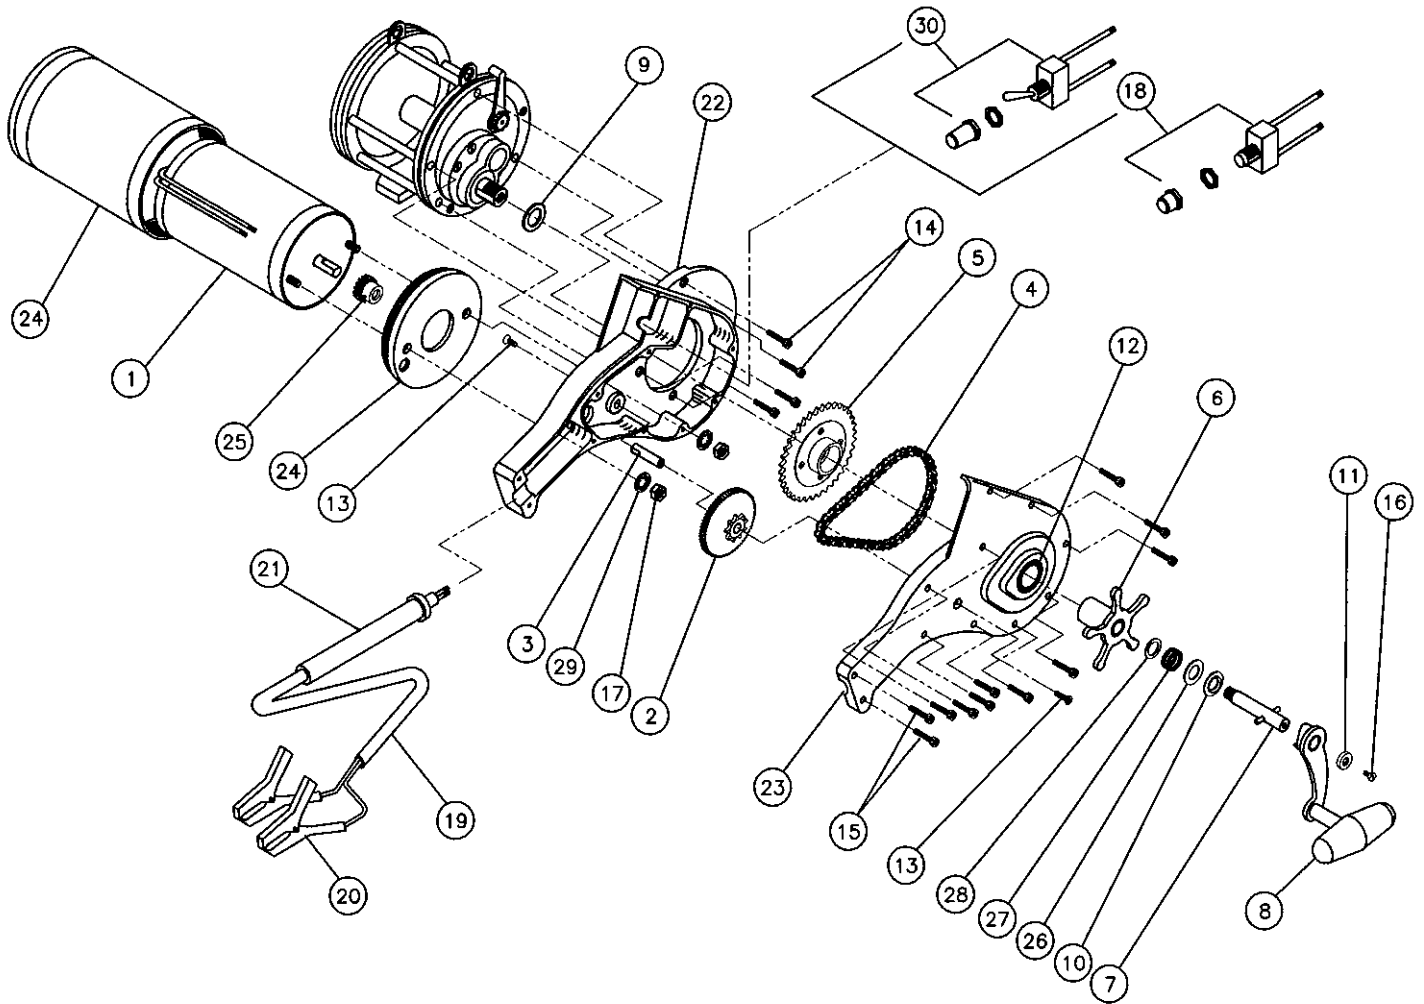

PENN SENATOR 9/0 115L REEL

ITEM	QTY.	DESCRIPTION	P/N	PRICE	ITEM	QTY.	DESCRIPTION	P/N	PRICE
1	1	MOTOR 12VDC 2500RPM	DE-115L-001	$159.99	16	1	PAN HEAD SCREW	DE-115L-016	$1.09
2	1	PRIMARY GEAR	DE-115L-002	$99.99	17	2	HEX HEAD NUTS	DE-115L-017	$2.09
3	1	JOURNAL	DE-115L-003	$8.99	18	1	POWER SWITCH ASSEMBLY	DE-115L-018	$29.99
4	1	CHAIN	DE-115L-004	$29.99	19	1	POWER CABLE 15 FEET	DE-115L-019	$79.99
5	1	RATCHET GEAR ASSEMBLY	DE-115L-005	$139.99	20	1	ALLIGATOR CLIPS	DE-115L-020	$9.99
6	1	STAR DRAG ASSEMBLY	DE-115L-006	$51.99	21	1	CABLE GUARD	DE-115L-021	$5.99
7	1	CRANKSHAFT ASSEMBLY	DE-115L-007	$19.99	22	1	MOTOR SIDE HOUSING	DE-115L-022	$189.99
8	1	HANDLE ASSEMBLY	DE-115L-008	$42.99	23	1	COVER	DE-115L-023	$169.99
9	1	LARGE TENSION SPRING	DE-115L-009	$1.00	24	1	MOTOR COVER	DE-115L-024	$69.99
	1	CRANKSHAFT WASHER	DE-115L-010	$7.99	25	1	GEAR	DE-115L-025	$79.99
11	1	CRANKSHAFT END WASHER	DE-115L-011	$3.99	26	1	PLASTIC WASHER	DE-115L-026	$1.09
12	1	LIP SEAL	DE-115L-012	$14.99	27	1	SPRING	DE-115L-027	$8.99
13	2	FLAT HEAD SCREWS	DE-115L-013	$1.09	28	2	SMALL PLASTIC WASHER	DE-115L-028	$1.00
14	4	MOUNTING SCREWS	DE-115L-014	$7.99	29	2	LOCK WASHERS	DE-115L-029	$1.39
15	11	COVER SCREWS	DE-115L-015	$12.50	30	1	TOGGLE SWITCH ASSEMBLY	DE-115L-030	$29.99