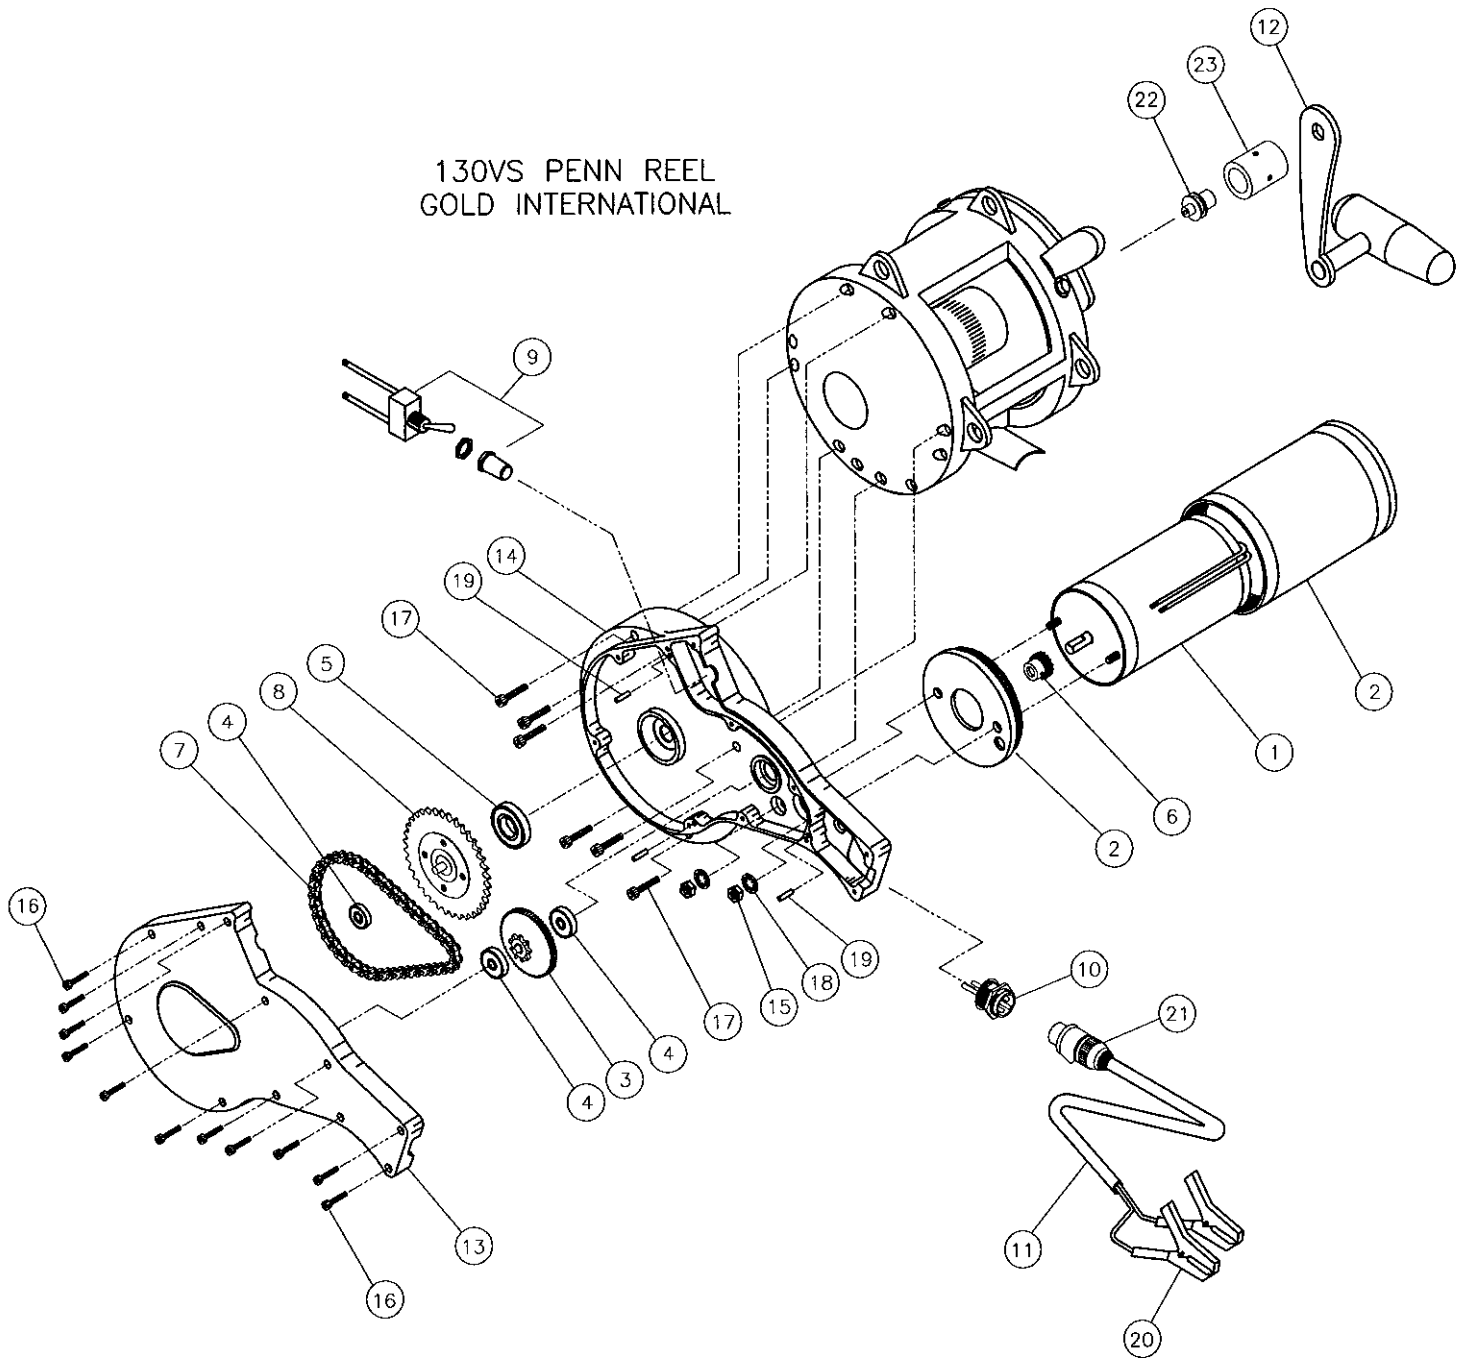

130VS PENN REEL
GOLD INTERNATIONAL

ITEM	DESCRIPTION	QTY.	P/N	PRICE	ITEM	DESCRIPTION	QTY.	P/N	PRICE
1	MOTOR 12VDC 5000RPM	1	DE-130VS-001	$159.99	13	COVER	1	DE-130VS-013	$229.99
2	MOTOR COVER	1	DE-130VS-002	$169.99	14	MOTOR SIDE HOUSING	1	DE-130VS-014	$359.99
3	PRIMARY GEAR	1	DE-130VS-003	$129.99	15	HEX HEAD NUTS	2	DE-130VS-015	$2.99
4	SMALL BEARING	3	DE-130VS-004	$34.99	16	COVER SCREWS	11	DE-130VS-016	$19.99
5	LARGE BEARING	1	DE-130VS-005	$39.99	17	MOUNTING SCREWS	6	DE-130VS-017	$5.99
6	GEAR	1	DE-130VS-006	$79.99	18	LOCK WASHERS	2	DE-130VS-018	$2.99
7	CHAIN	1	DE-130VS-007	$69.99	19	DOWEL PIN	3	DE-130VS-019	$7.99
8	RATCHET GEAR ASSEMBLY	1	DE-130VS-008	$299.99	20	ALLIGATOR CLIPS	1	DE-130VS-020	$9.99
9	POWER SWITCH ASSEMBLY	1	DE-130VS-009	$29.99	21	DEAN PLUG	1	DE-130VS-021	$26.99
10	THREE PIN CONNECTOR	1	DE-130VS-010	$20.99	22	INNER BEARING SHAFT	1	DE-130VS-022	$49.99
11	POWER CABLE 15 FEET	1	DE-130VS-011	$79.99	23	BEARING HUB (INNER BEARING INCLUDED)	1	DE-130VS-023	$79.99
12	HANDLE (PENN PART)	1	DE-130VS-012	$0.000