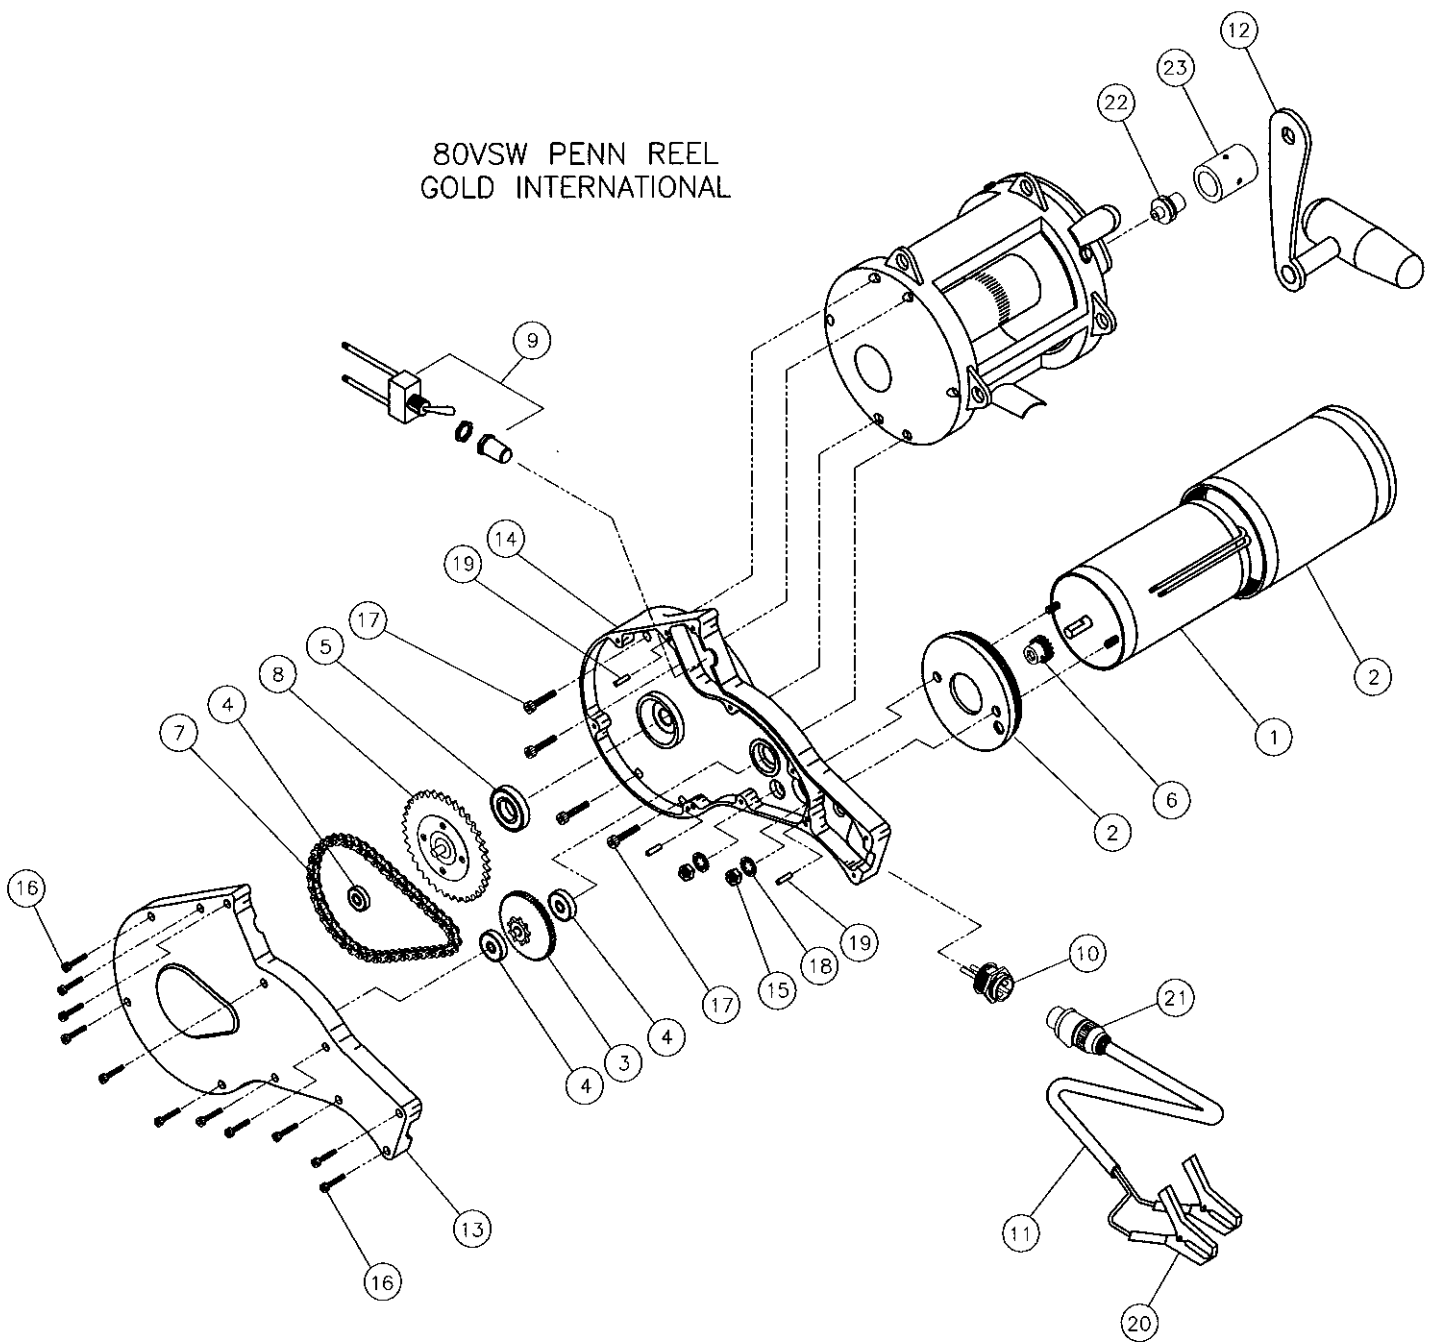

80VSW PENN REEL
GOLD INTERNATIONAL

ITEM	DESCRIPTION	QTY.	P/N	PRICE	ITEM	DESCRIPTION	QTY.	P/N	PRICE
1	MOTOR 12VDC 5000RPM	1	DE-80VSW-001	$159.99	13	COVER	1	DE-80VSW-013	$229.99
2	MOTOR COVER	1	DE-80VSW-002	$169.99	14	MOTOR SIDE HOUSING	1	DE-80VSW-014	$359.99
3	PRIMARY GEAR	1	DE-80VSW-003	$129.99	15	HEX HEAD NUTS	2	DE-80VSW-015	$2.99
4	SMALL BEARING	3	DE-80VSW-004	$34.99	16	COVER SCREWS	11	DE-80VSW-016	$19.99
5	LARGE BEARING	1	DE-80VSW-005	$39.99	17	MOUNTING SCREWS	4	DE-80VSW-017	$5.99
6	GEAR	1	DE-80VSW-006	$79.99	18	LOCK WASHERS	2	DE-80VSW-018	$2.99
	CHAIN	1	DE-80VSW-007	$69.99	19	DOWEL PIN	3	DE-80VSW-019	$7.99
	RATCHET GEAR ASSEMBLY	1	DE-80VSW-008	$299.99	20	ALLIGATOR CLIPS	1	DE-80VSW-020	$9.99
9	POWER SWITCH ASSEMBLY	1	DE-80VSW-009	$29.99	21	DEAN PLUG	1	DE-80VSW-021	$26.99
10	THREE PIN CONNECTOR	1	DE-80VSW-010	$20.99	22	INNER BEARING SHAFT	1	DE-80VSW-022	$49.99
11	POWER CABLE 15 FEET	1	DE-80VSW-011	$79.99	23	BEARING HUB (INNER BEARING INCLUDED)	1	DE-80VSW-023	$79.99
12	HANDLE (PENN PART)	1	DE-80VSW-012	$0.000