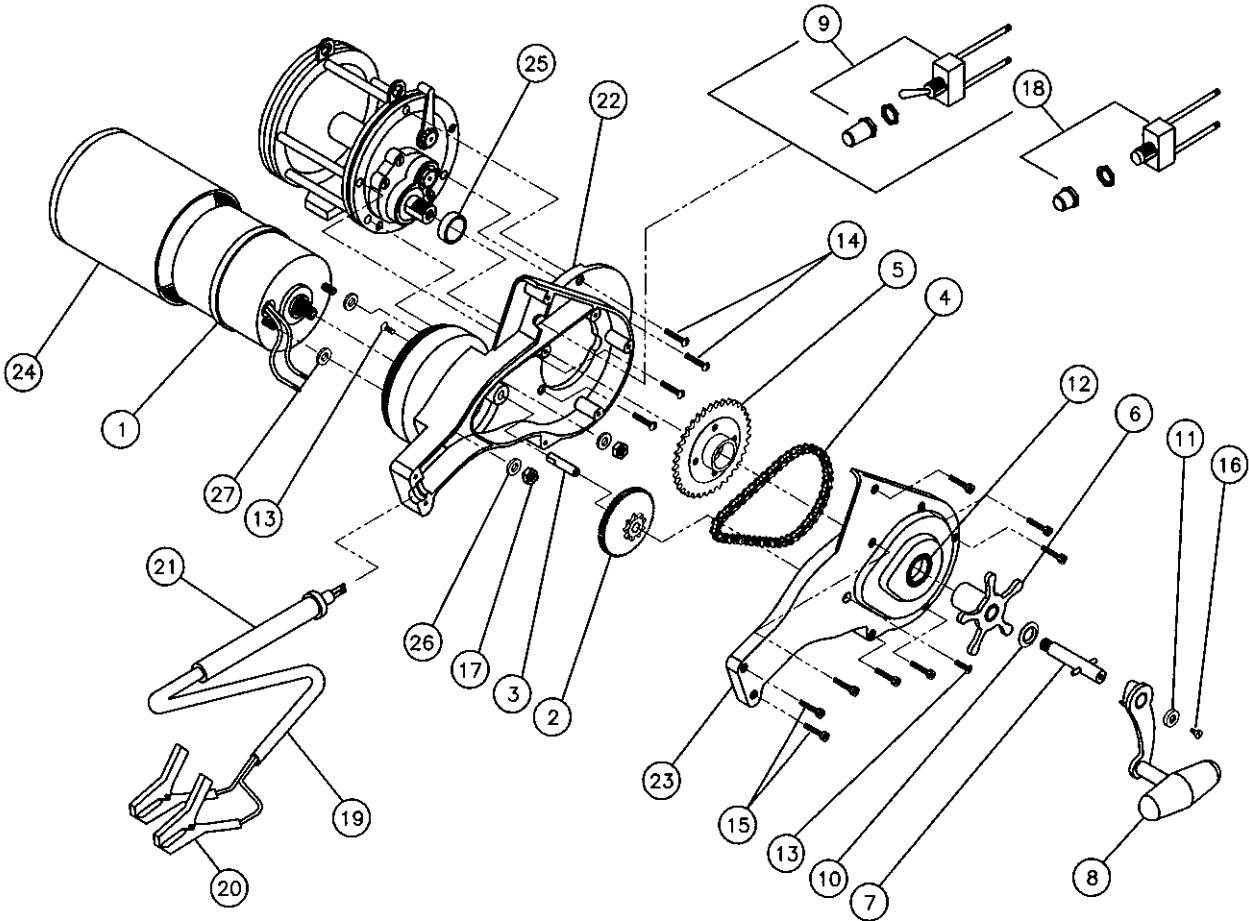

PENN SENATOR 6/0 114H RED REELS
114HL
114HLW

ITEM	QTY.	DESCRIPTION	P/N	PRICE	ITEM	QTY.	DESCRIPTION	P/N	PRICE
1	1	MOTOR 12V	DE-114H-001	$139.99	15	8	COVER SCREWS	DE-114H-015	$11.50
2	1	PRIMARY GEAR	DE-114H-002	$99.99	16	1	PAN HEAD SCREW	DE-114H-016	$1.09
3	1	JOURNAL	DE-114H-003	$8.99	17	2	HEX HEAD NUTS	DE-114H-017	$2.09
4	1	CHAIN	DE-114H-004	$39.99	18	1	POWER SWITCH ASSEMBLY	DE-114H-018	$29.99
5	1	RATCHET GEAR ASSEMBLY	DE-114H-005	$109.99	19	1	POWER CABLE 15 FEET	DE-114H-019	$79.99
6	1	STAR DRAG ASSEMBLY	DE-114H-006	$51.99	20	1	ALLIGATOR CLIPS	DE-114H-020	$9.99
7	1	CRANKSHAFT ASSEMBLY	DE-114H-007	$19.99	21	1	CABLE GUARD	DE-114H-021	$5.99
8	1	HANDLE ASSEMBLY	DE-114H-008	$59.99	22	1	MOTOR SIDE HOUSING	DE-114H-022	$59.99
9	1	TOGGLE SWITCH ASSEMBLY	DE-114H-009	$29.99	23	1	COVER	DE-114H-023	$49.99
	1	CRANKSHAFT WASHER	DE-114H-010	$7.99	24	1	MOTOR COVER	DE-114H-024	$69.99
11	1	CRANKSHAFT END WASHER	DE-114H-011	$3.99	25	1	SLEEVE	DE-114H-025	$6.99
12	1	LIP SEAL	DE-114H-012	$14.99	26	2	LOCK WASHERS	DE-114H-026	$1.39
13	2	FLAT HEAD SCREWS	DE-114H-013	$1.09	27	2	WASHERS	DE-114H-027	$1.59
14	4	MOUNTING SCREWS	DE-114H-014	$7.99