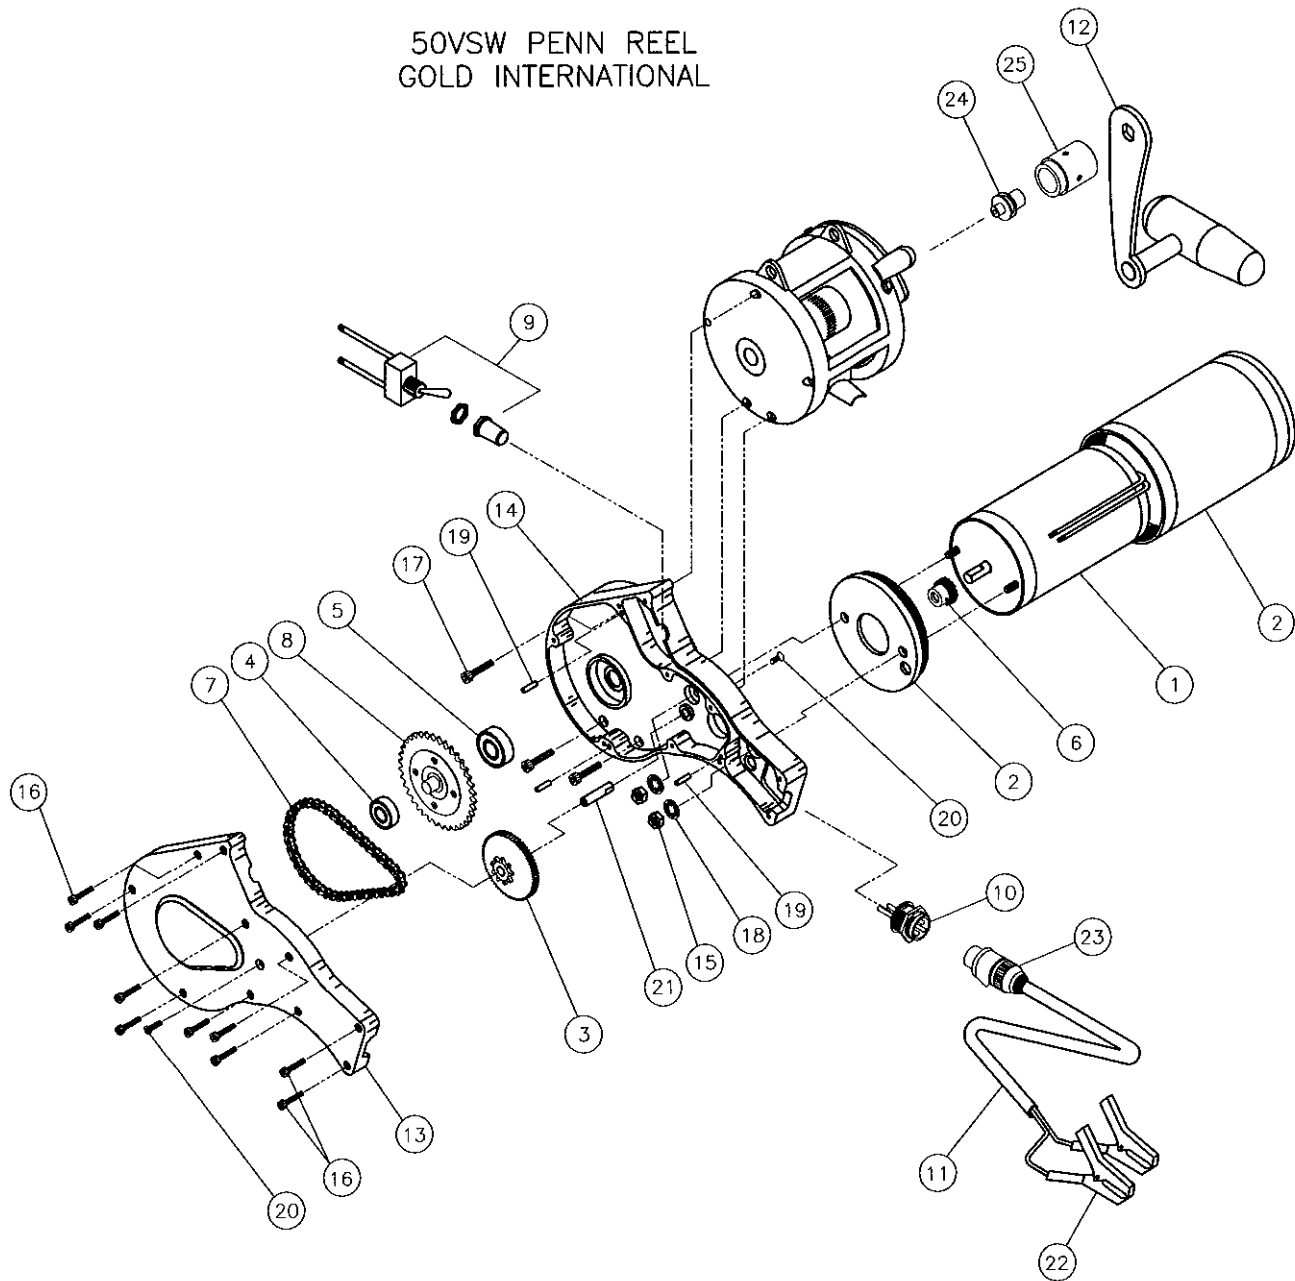

50VSW PENN REEL
GOLD INTERNATIONAL

ITEM	DESCRIPTION	QTY.	P/N	PRICE	ITEM	DESCRIPTION	QTY.	P/N	PRICE
1	MOTOR 12VDC 5000RPM	1	DE-50VSW-001	$159.99	14	MOTOR SIDE HOUSING	1	DE-50VSW-014	$299.99
2	MOTOR COVER	1	DE-50VSW-002	$169.99	15	HEX HEAD NUTS	2	DE-50VSW-015	$2.99
3	PRIMARY GEAR	1	DE-50VSW-003	$99.99	16	COVER SCREWS	10	DE-50VSW-016	$16.99
4	SMALL BEARING	1	DE-50VSW-004	$34.99	17	MOUNTING SCREWS	3	DE-50VSW-017	$6.99
5	LARGE BEARING	1	DE-50VSW-005	$39.99	18	LOCK WASHERS	2	DE-50VSW-018	$2.99
6	GEAR	1	DE-50VSW-006	$79.99	19	DOWEL PIN	3	DE-50VSW-019	$6.99
7	CHAIN	1	DE-50VSW-007	$49.99	20	FLAT HEAD SCREWS	2	DE-50VSW-020	$1.39
8	RATCHET GEAR ASSEMBLY	1	DE-50VSW-008	$249.99	21	JOURNAL	1	DE-50VSW-021	$7.99
9	POWER SWITCH ASSEMBLY	1	DE-50VSW-009	$29.99	22	ALLIGATOR CLIPS	1	DE-50VSW-022	$9.99
10	THREE PIN CONNECTER	1	DE-50VSW-010	$20.99	23	DEAN PLUG	1	DE-50VSW-023	$26.99
11	POWER CABLE 15 FEET	1	DE-50VSW-011	$79.99	24	INNER BEARING SHAFT	1	DE-50VSW-024	$49.99
12	HANDLE (PENN PART)	1	DE-50VSW-012	$0.000	25	BEARING HUB (INNER BEARING INCLUDED)	1	DE-50VSW-025	$79.99
13	COVER	1	DE-50VSW-013	$199.99