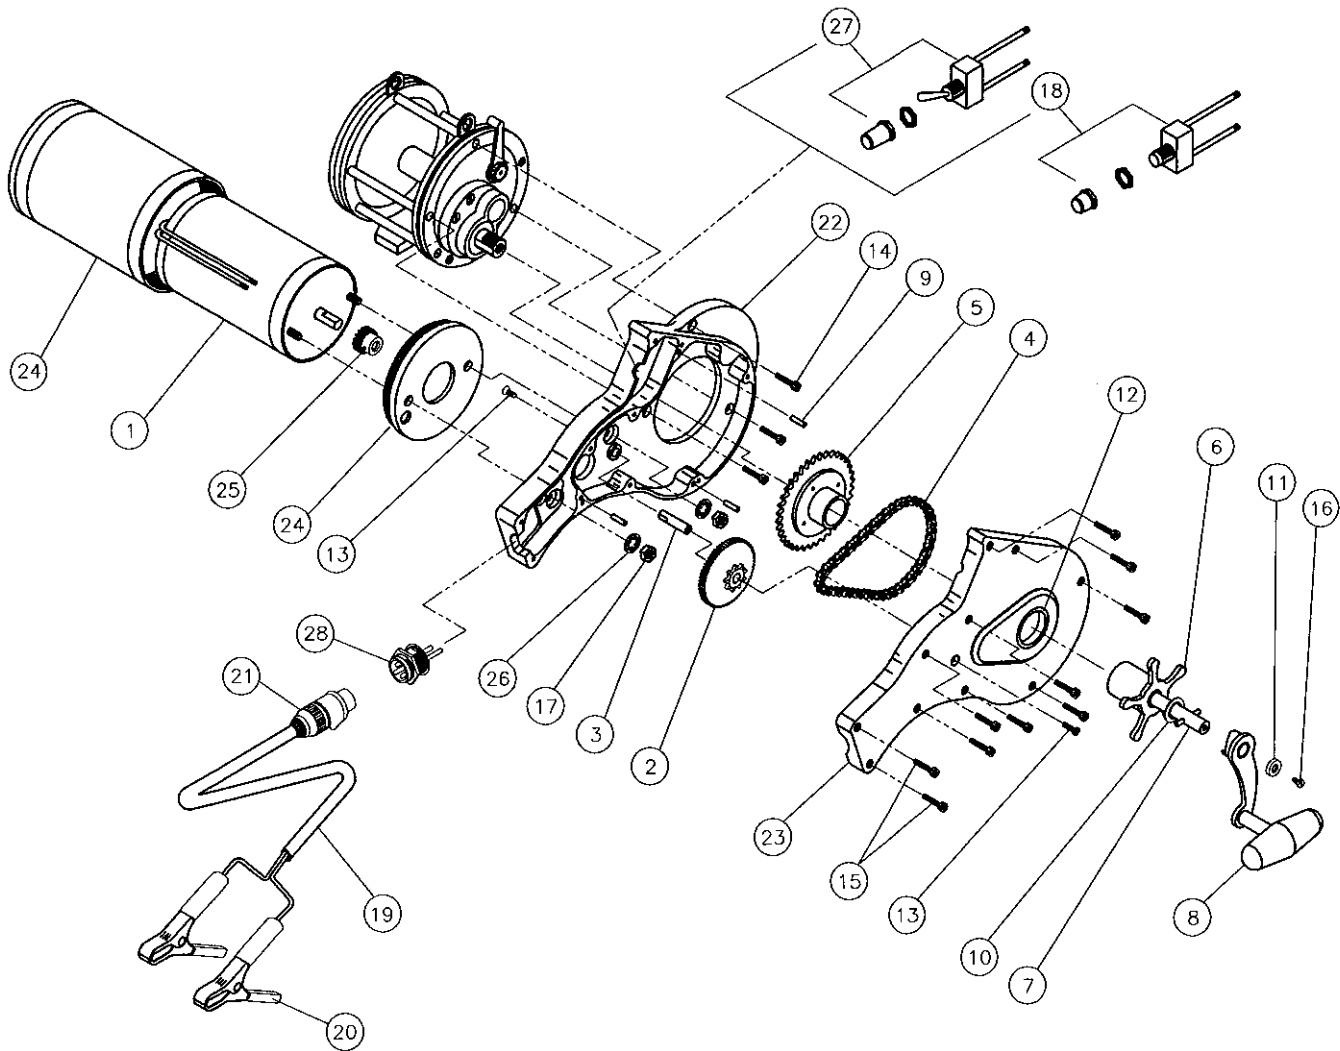

PENN SENATOR 9/0 115L2 REEL

ITEM	QTY.	DESCRIPTION	P/N	PRICE	ITEM	QTY.	DESCRIPTION	P/N	PRICE
1	1	MOTOR 12VDC 2500RPM	DE-115L2-001	$159.99	16	1	PAN HEAD SCREW	DE-115L2-016	$1.09
2	1	PRIMARY GEAR	DE-115L2-002	$99.99	17	2	HEX HEAD NUTS	DE-115L2-017	$2.09
3	1	JOURNAL	DE-115L2-003	$8.99	18	1	POWER SWITCH ASSEMBLY	DE-115L2-018	$29.99
4	1	CHAIN	DE-115L2-004	$49.99	19	1	POWER CABLE 15 FEET	DE-115L2-019	$79.99
5	1	RATCHET GEAR ASSEMBLY	DE-115L2-005	$139.99	20	1	ALLIGATOR CLIPS	DE-115L2-020	$9.99
6	1	STAR DRAG ASSEMBLY	DE-115L2-006	$51.99	21	1	DEAN PLUG	DE-115L2-021	$26.99
7	1	CRANKSHAFT ASSEMBLY	DE-115L2-007	$22.99	22	1	MOTOR SIDE HOUSING	DE-115L2-022	$189.99
8	1	HANDLE ASSEMBLY	DE-115L2-008	$42.99	23	1	COVER	DE-115L2-023	$169.99
9	3	DOWEL PIN	DE-115L2-009	$6.99	24	1	MOTOR COVER	DE-115L2-024	$69.99
	1	CRANKSHAFT WASHER	DE-115L2-010	$7.99	25	1	GEAR	DE-115L2-025	$79.99
	1	CRANKSHAFT END WASHER	DE-115L2-011	$3.99	26	2	LOCK WASHERS	DE-115L2-026	$1.39
12	1	LIP SEAL	DE-115L2-012	$16.99	27	1	TOGGLE SWITCH ASSEMBLY	DE-115L2-027	$29.99
13	2	FLAT HEAD SCREWS	DE-115L2-013	$1.09	28	1	THREE PIN CONNECTER	DE-115L2-028	$20.99
14	3	MOUNTING SCREWS	DE-115L2-014	$7.99					
15	10	COVER SCREWS	DE-115L2-015	$12.50