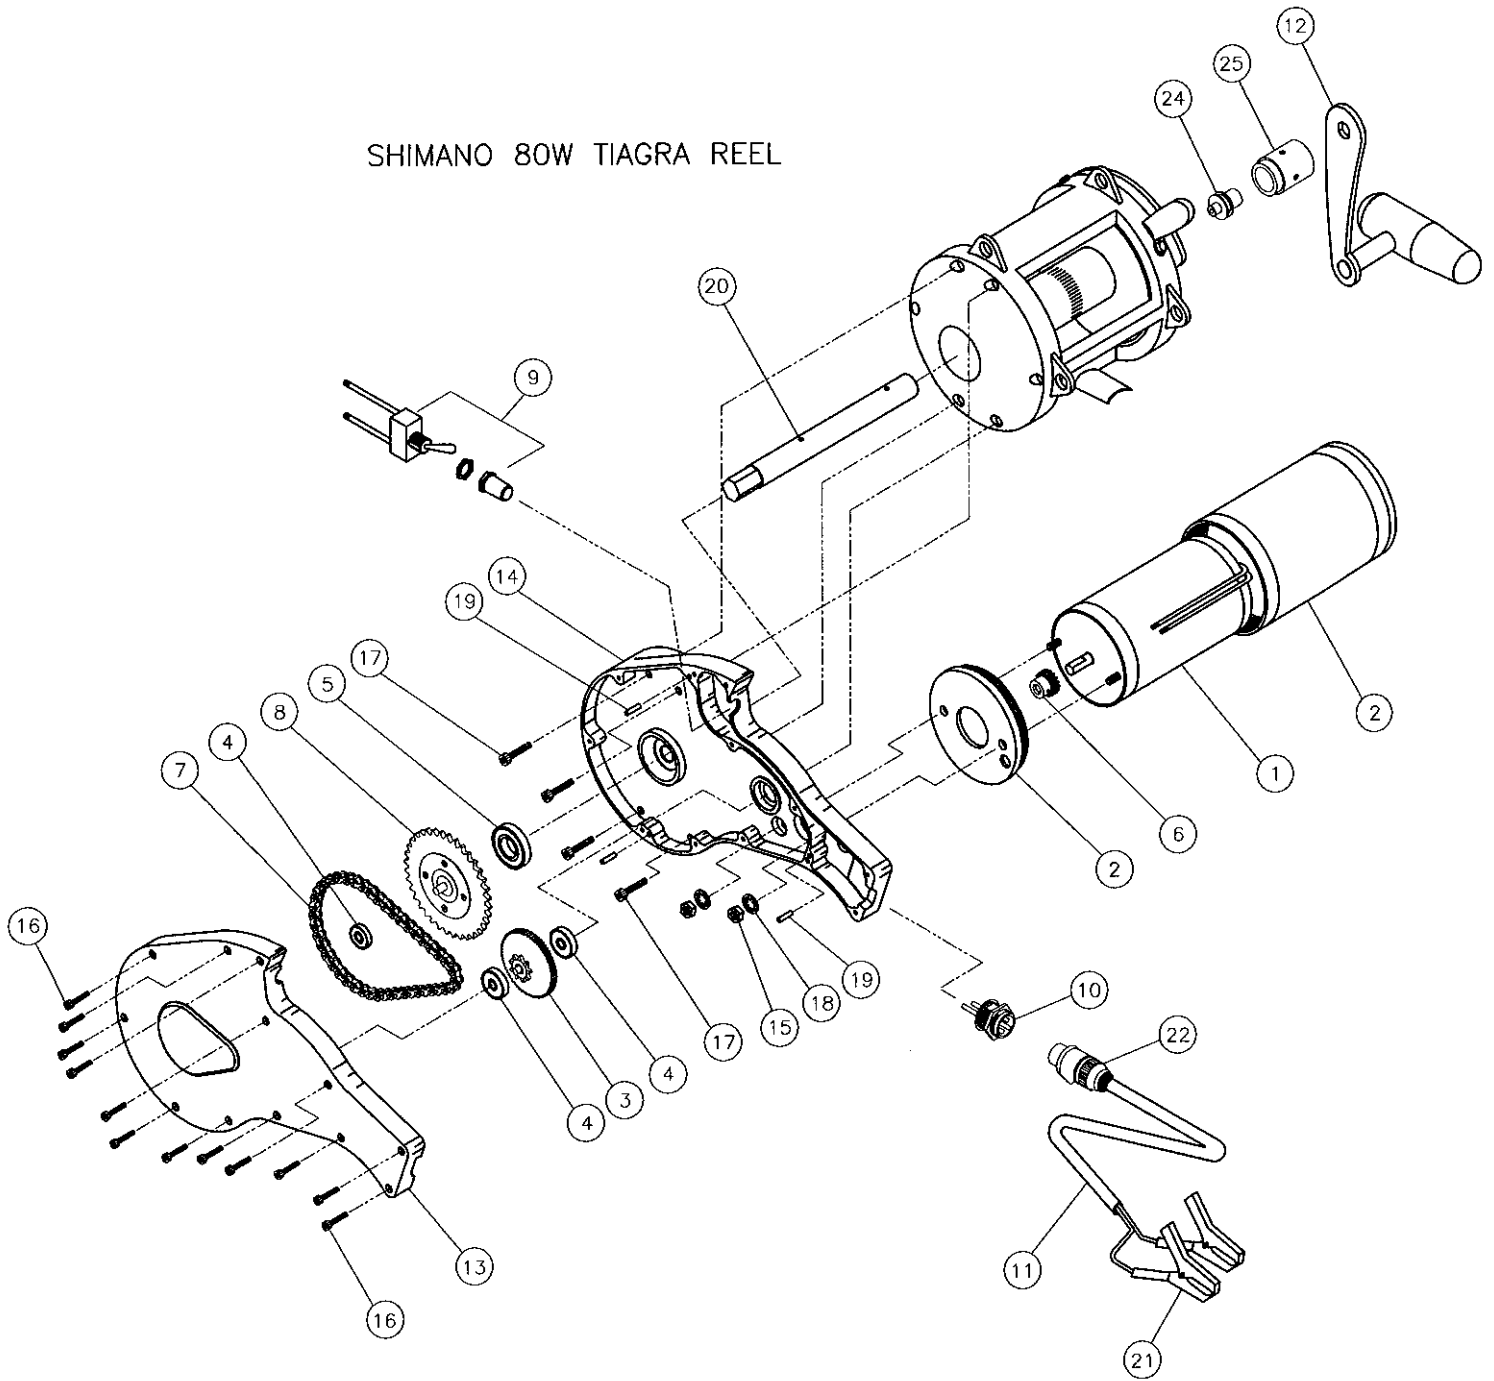

SHIMANO 80W TIAGRA REEL

ITEM	DESCRIPTION	QTY.	P/N	PRICE	ITEM	DESCRIPTION	QTY.	P/N	PRICE
1	MOTOR 12VDC 5000RPM	1	DE-80W-001	$159.99	14	MOTOR SIDE HOUSING	1	DE-80W-014	$419.99
2	MOTOR COVER	1	DE-80W-002	$169.99	15	HEX HEAD NUTS	2	DE-80W-015	$2.99
3	PRIMARY GEAR	1	DE-80W-003	$129.99	16	COVER SCREWS	12	DE-80W-016	$21.99
4	SMALL BEARING	3	DE-80W-004	$34.99	17	MOUNTING SCREWS	4	DE-80W-017	$5.99
5	LARGE BEARING	1	DE-80W-005	$39.99	18	LOCK WASHERS	2	DE-80W-018	$2.99
6	GEAR	1	DE-80W-006	$79.99	19	DOWEL PIN	3	DE-80W-019	$7.99
7	CHAIN	1	DE-80W-007	$69.99	20	DRIVE SHAFT	1	DE-80W-020	$79.99
8	RATCHET GEAR ASSEMBLY	1	DE-80W-008	$359.99	21	ALLIGATOR CLIPS	1	DE-80W-021	$9.99
9	POWER SWITCH ASSEMBLY	1	DE-80W-009	$29.99	22	DEAN PLUG	1	DE-80W-022	$26.99
10	THREE PIN CONNECTOR	1	DE-80W-010	$20.99	23	INNER BEARING SHAFT	1	DE-80W-023	$49.99
11	POWER CABLE 15 FEET	1	DE-80W-011	$79.99	24	BEARING HUB (INNER BEARING INCLUDED)	1	DE-80W-024	$79.99
12	HANDLE (SHIMANO PART)	1	DE-80W-012	$0.000					
13	COVER	1	DE-80W-013	$349.99