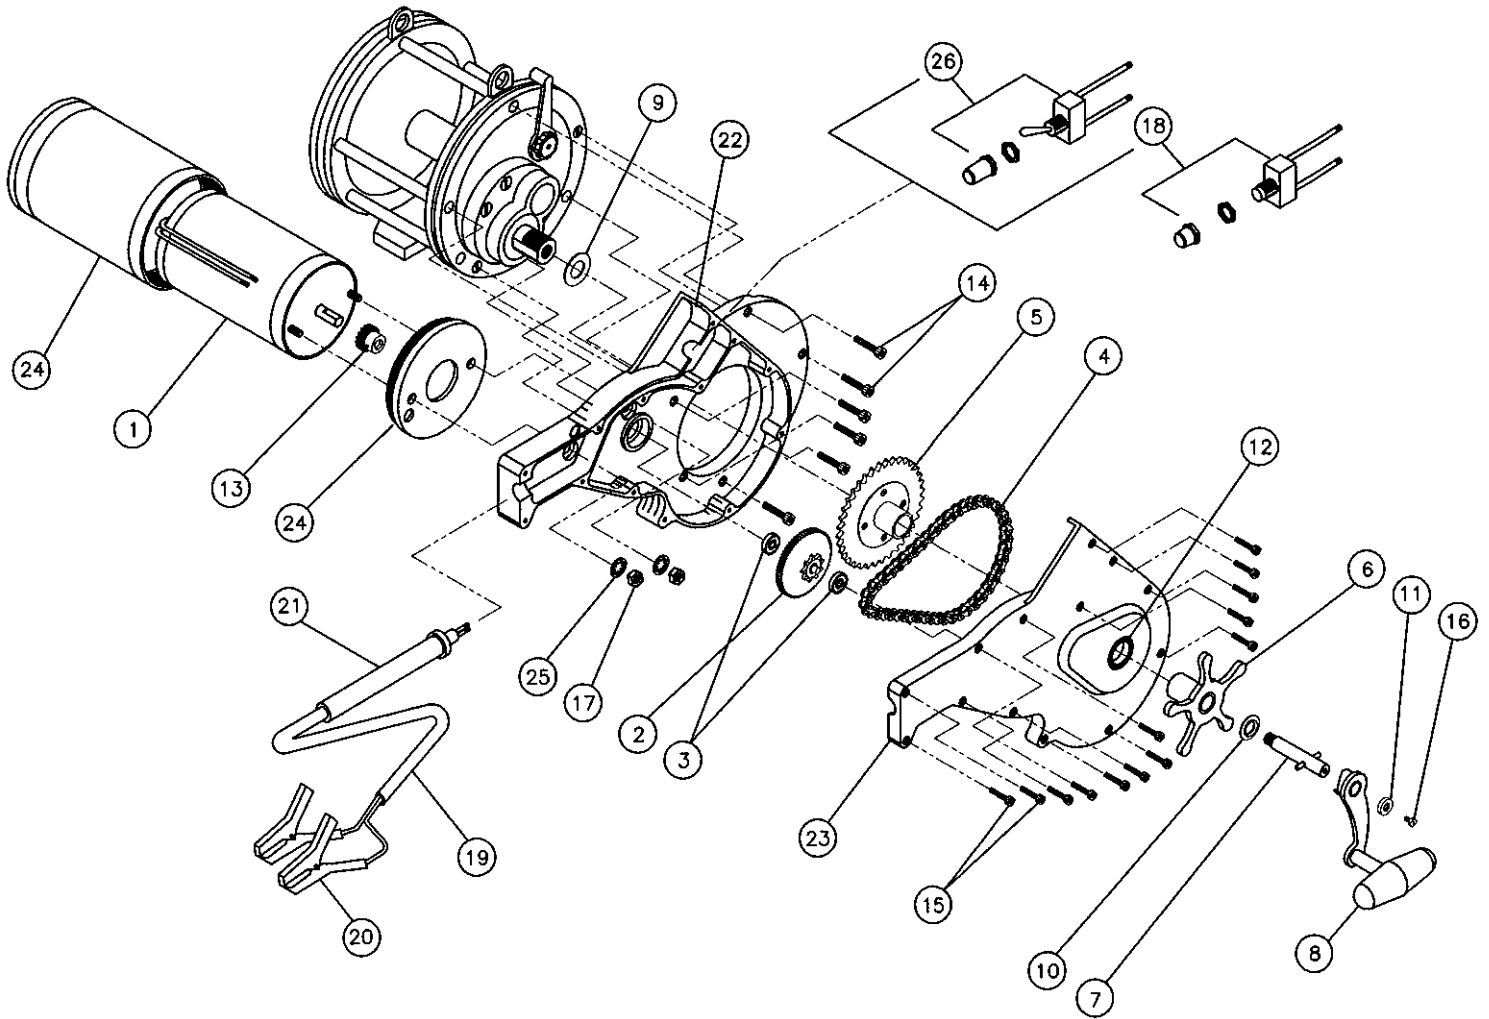

PENN SENATOR 12/0 116L REEL

ITEM	QTY.	DESCRIPTION	P/N	PRICE	ITEM	QTY.	DESCRIPTION	P/N	PRICE
1	1	MOTOR 12VDC 2500RPM	DE-116L-001	$159.99	14	6	MOUNTING SCREWS	DE-116L-014	$5.99
2	1	PRIMARY GEAR	DE-116L-002	$129.99	15	13	COVER SCREWS	DE-116L-015	$16.99
3	2	BEARING	DE-116L-003	$34.99	16	1	PAN HEAD SCREW	DE-116L-016	$1.09
4	1	CHAIN	DE-116L-004	$65.99	17	2	HEX HEAD NUTS	DE-116L-017	$2.99
5	1	RATCHET GEAR ASSEMBLY	DE-116L-005	$299.99	18	1	POWER SWITCH ASSEMBLY	DE-116L-018	$29.99
6	1	STAR DRAG ASSEMBLY	DE-116L-006	$89.99	19	1	POWER CABLE 15 FEET	DE-116L-019	$79.99
7	1	CRANKSHAFT ASSEMBLY	DE-116L-007	$25.99	20	1	ALLIGATOR CLIPS	DE-116L-020	$9.99
8	1	HANDLE ASSEMBLY	DE-116L-008	$42.99	21	1	CABLE GUARD	DE-116L-021	$6.99
9	1	PLASTIC WASHER	DE-116L-009	$1.29	22	1	MOTOR SIDE HOUSING	DE-116L-022	$299.99
10	1	CRANKSHAFT WASHER	DE-116L-010	$1.09	23	1	COVER	DE-116L-023	$249.99
11	1	CRANKSHAFT END WASHER	DE-116L-011	$7.99	24	1	MOTOR COVER	DE-116L-024	$69.99
12	1	LIP SEAL	DE-116L-012	$14.99	25	2	LOCK WASHERS	DE-116L-025	$1.39
13	2	GEAR	DE-116L-013	$79.99	26	1	TOGGLE SWITCH ASSEMBLY	DE-116L-026	$29.99