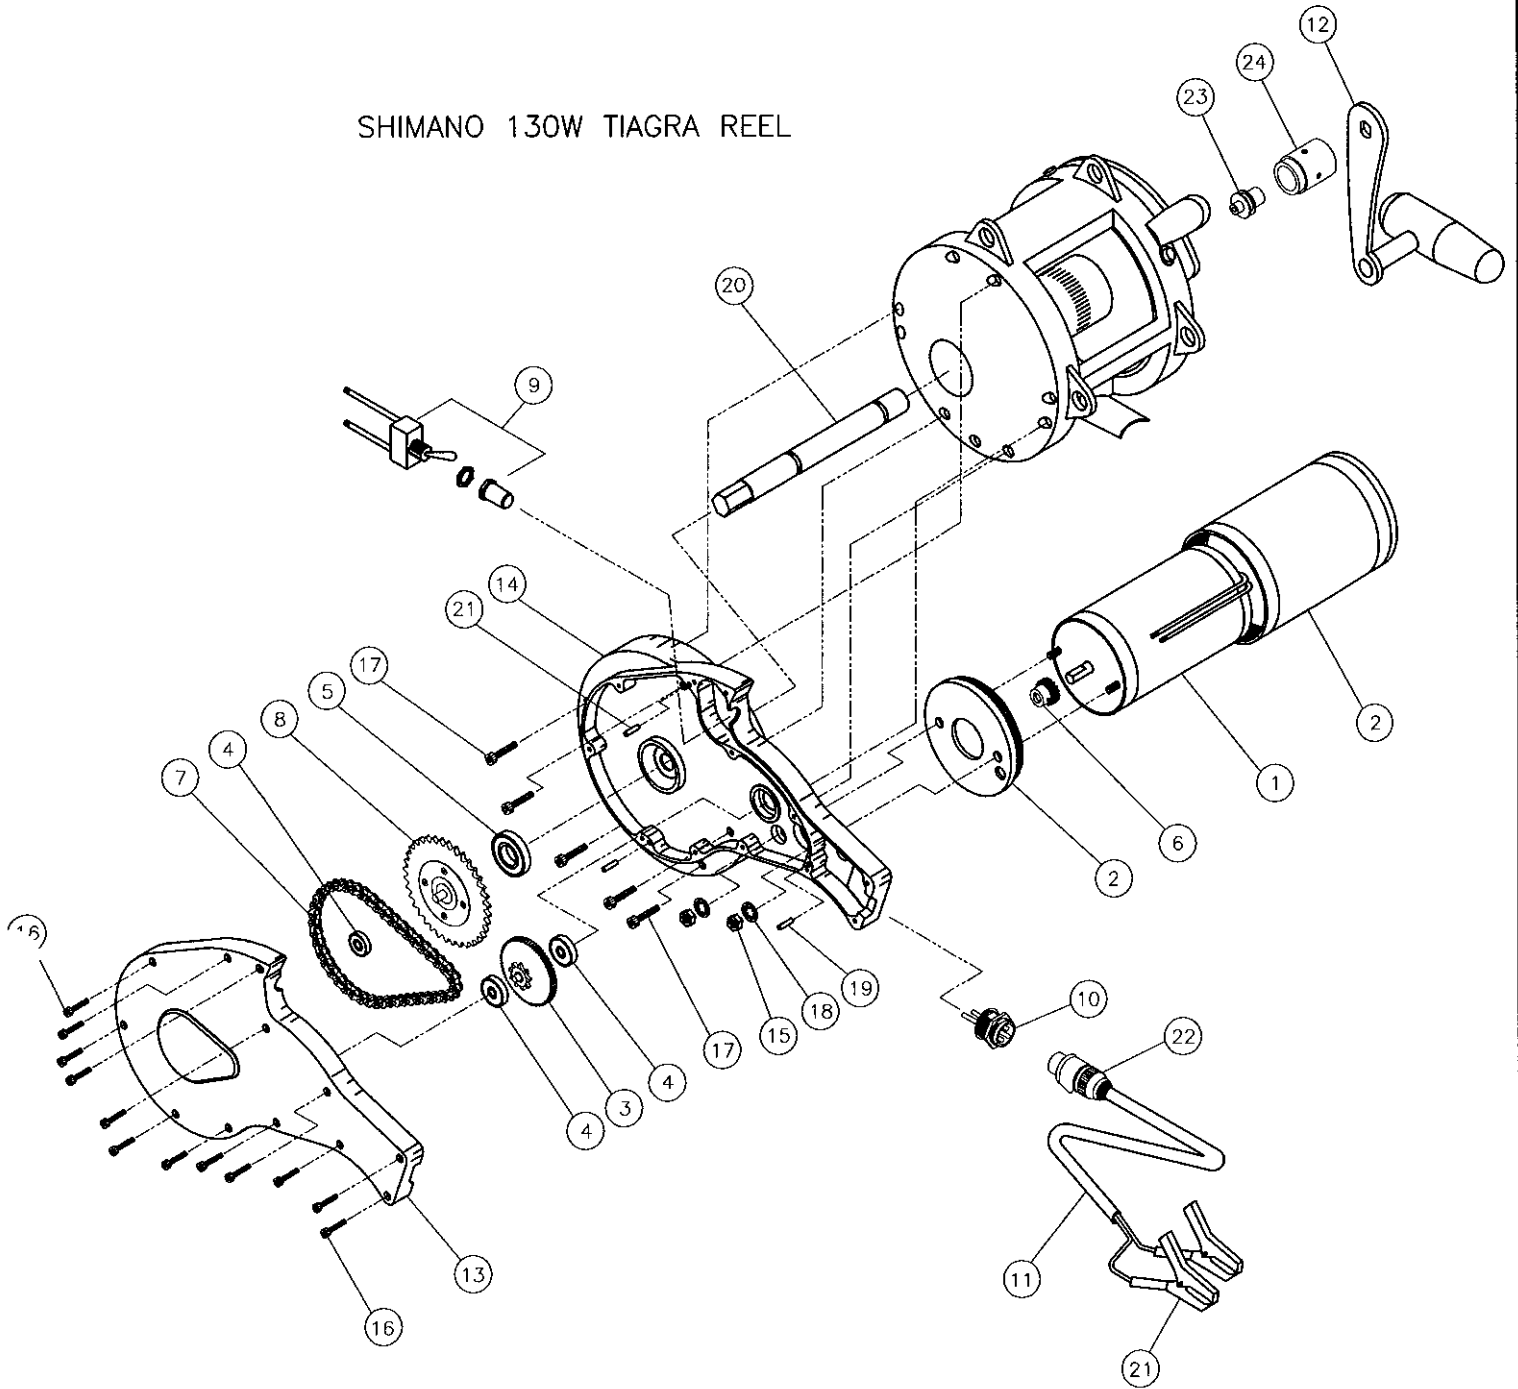

SHIMANO 130W TIAGRA REEL

ITEM	DESCRIPTION	QTY.	P/N	PRICE	ITEM	DESCRIPTION	QTY.	P/N	PRICE
1	MOTOR 12VDC 5000RPM	1	DE-130W-001	$159.99	14	MOTOR SIDE HOUSING	1	DE-130W-014	$429.99
2	MOTOR COVER	1	DE-130W-002	$169.99	15	HEX HEAD NUTS	2	DE-130W-015	$2.99
3	PRIMARY GEAR	1	DE-130W-003	$129.99	16	COVER SCREWS	12	DE-130W-016	$21.99
4	SMALL BEARING	3	DE-130W-004	$34.99	17	MOUNTING SCREWS	5	DE-130W-017	$5.99
5	LARGE BEARING	1	DE-130W-005	$39.99	18	LOCK WASHERS	2	DE-130W-018	$2.99
6	GEAR	1	DE-130W-006	$79.99	19	DOWEL PIN	3	DE-130W-019	$4.99
7	CHAIN	1	DE-130W-007	$69.99	20	DRIVE SHAFT	1	DE-130W-020	$89.99
8	RATCHET GEAR ASSEMBLY	1	DE-130W-008	$369.99	21	ALLIGATOR CLIPS	1	DE-130W-021	$9.99
9	POWER SWITCH ASSEMBLY	1	DE-130W-009	$29.99	22	DEAN PLUG	1	DE-130W-022	$26.99
10	THREE PIN CONNECTOR	1	DE-130W-010	$20.99	23	INNER BEARING SHAFT	1	DE-130W-023	$49.99
11	POWER CABLE 15 FEET	1	DE-130W-011	$79.99	24	BEARING HUB (INNER BEARING INCLUDED)	1	DE-130W-024	$79.99
12	HANDLE (SHIMANO PART)	1	DE-130W-012	$0.000					
13	COVER	1	DE-130W-013	$349.99