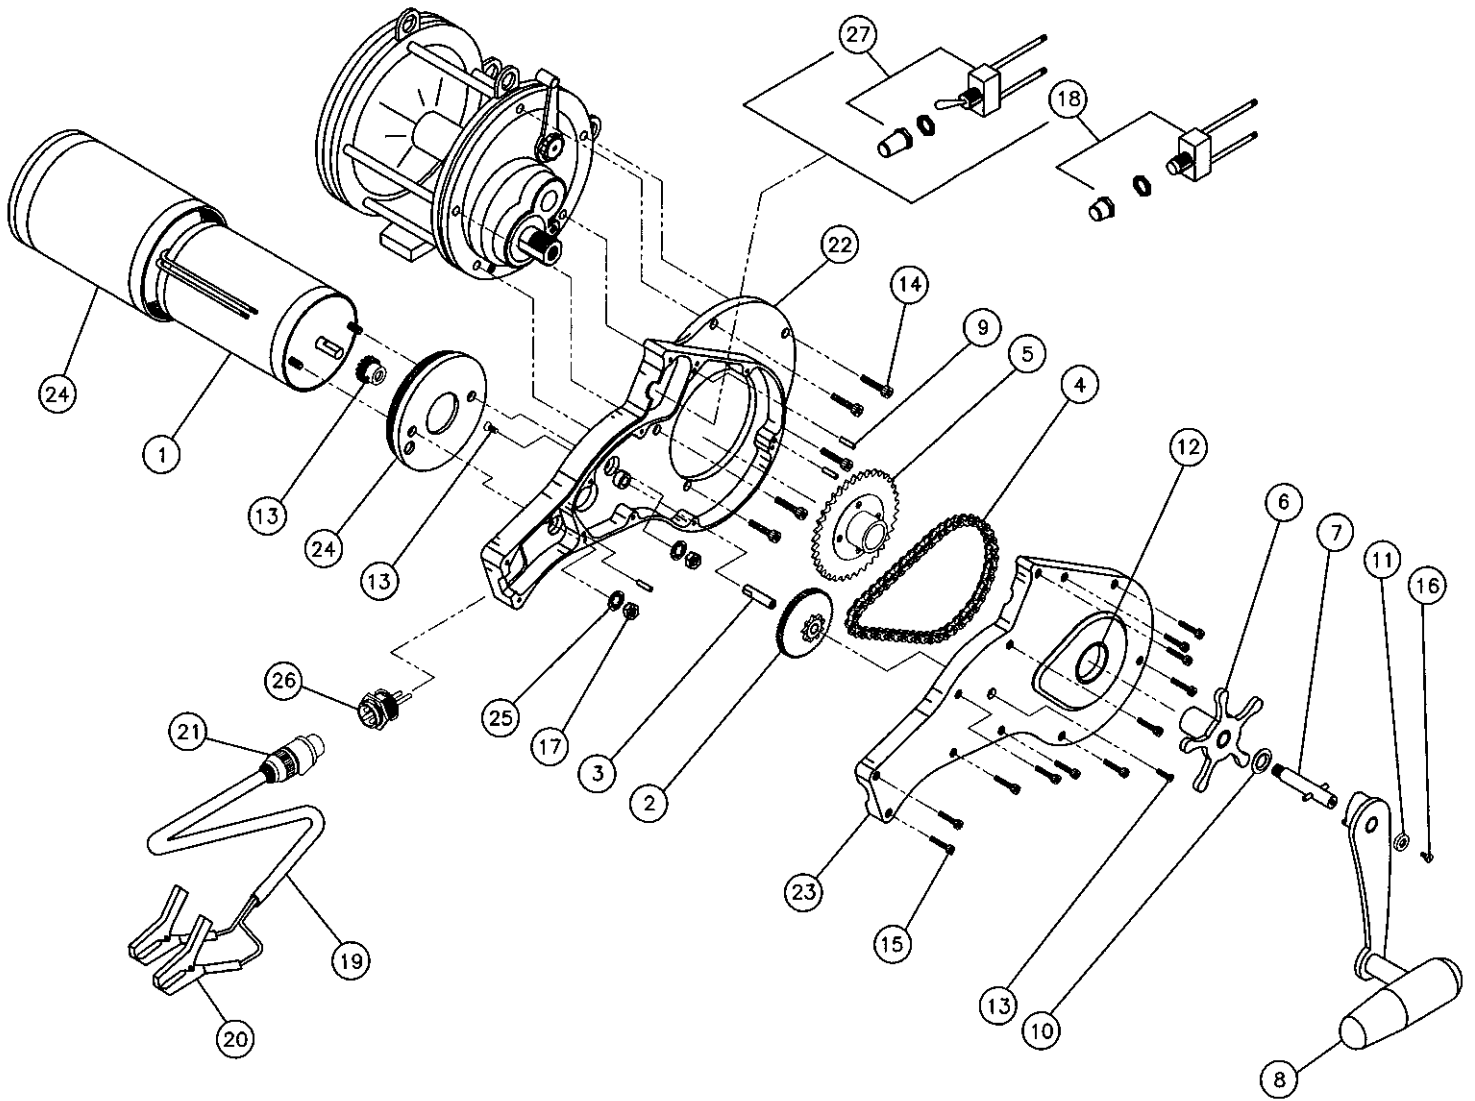

PENN SENATOR 12/0 116L2 REEL

ITEM	QTY.	DESCRIPTION	P/N	PRICE	ITEM	QTY.	DESCRIPTION	P/N	PRICE
1	1	MOTOR 12VDC 2500RPM	DE-116L2-001	$159.99	15	13	COVER SCREWS	DE-116L2-015	$16.99
2	1	PRIMARY GEAR	DE-116L2-002	$79.99	16	1	PAN HEAD SCREW	DE-116L2-016	$1.09
3	1	JOURNAL	DE-116L2-003	$7.99	17	2	HEX HEAD NUTS	DE-116L2-017	$2.99
4	1	CHAIN	DE-116L2-004	$65.99	18	1	POWER SWITCH ASSEMBLY	DE-116L2-018	$29.99
5	1	RATCHET GEAR ASSEMBLY	DE-116L2-005	$299.99	19	1	POWER CABLE 15 FEET	DE-116L2-019	$79.99
6	1	STAR DRAG ASSEMBLY	DE-116L2-006	$89.99	20	1	ALLIGATOR CLIPS	DE-116L2-020	$9.99
7	1	CRANKSHAFT ASSEMBLY	DE-116L2-007	$25.99	21	1	CABLE GUARD DEAN PLUG	DE-116L2-021	$26.99
8	1	HANDLE ASSEMBLY	DE-116L2-008	$42.99	22	1	MOTOR SIDE HOUSING	DE-116L2-022	$299.99
9	3	DOWEL PINS	DE-116L2-009	$7.99	23	1	COVER	DE-116L2-023	$249.99
10	1	CRANKSHAFT WASHER	DE-116L2-010	$1.09	24	1	MOTOR COVER	DE-116L2-024	$69.99
11	1	CRANKSHAFT END WASHER	DE-116L2-011	$7.99	25	2	LOCK WASHERS	DE-116L2-025	$1.39
12	1	LIP SEAL	DE-116L2-012	$19.99	26	1	THREE PIN CONNECTER	DE-116L2-026	$20.99
13	2	GEAR	DE-116L2-013	$79.99	27	1	TOGGLE SWITCH ASSEMBLY	DE-116L2-027	$29.99
14	6	MOUNTING SCREWS	DE-116L2-014	$5.99