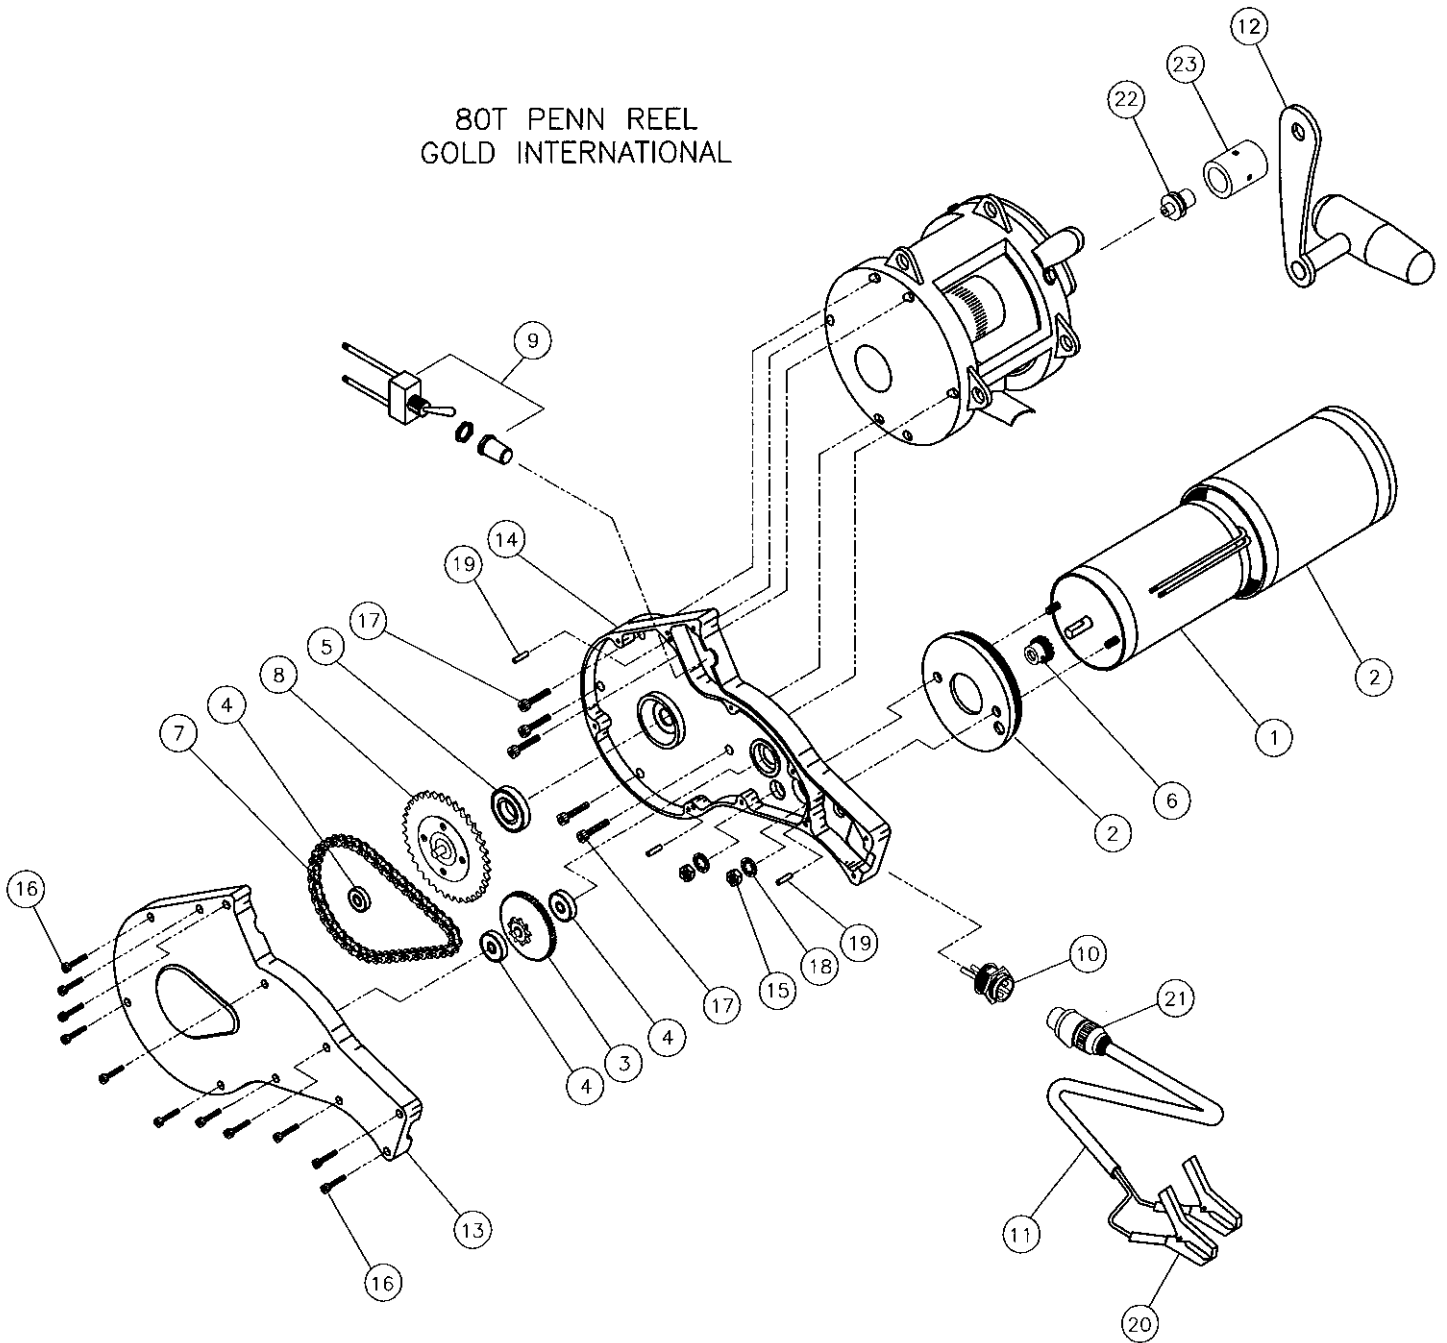

80T PENN REEL
GOLD INTERNATIONAL

ITEM	DESCRIPTION	QTY.	P/N	PRICE	ITEM	DESCRIPTION	QTY.	P/N	PRICE
1	MOTOR 12VDC 5000RPM	1	DE-80T-001	$159.99	13	COVER	1	DE-80T-013	$229.99
2	MOTOR COVER	1	DE-80T-002	$169.99	14	MOTOR SIDE HOUSING	1	DE-80T-014	$359.99
3	PRIMARY GEAR	1	DE-80T-003	$129.99	15	HEX HEAD NUTS	2	DE-80T-015	$2.99
4	SMALL BEARING	3	DE-80T-004	$34.99	16	COVER SCREWS	11	DE-80T-016	$19.99
5	LARGE BEARING	1	DE-80T-005	$39.99	17	MOUNTING SCREWS	5	DE-80T-017	$5.99
6	GEAR	1	DE-80T-006	$79.99	18	LOCK WASHERS	2	DE-80T-018	$2.99
7	CHAIN	1	DE-80T-007	$69.99	19	DOWEL PIN	3	DE-80T-019	$7.99
8	RATCHET GEAR ASSEMBLY	1	DE-80T-008	$299.99	20	ALLIGATOR CLIPS	1	DE-80T-020	$9.99
9	POWER SWITCH ASSEMBLY	1	DE-80T-009	$29.99	21	DEAN PLUG	1	DE-80T-021	$26.99
10	THREE PIN CONNECTOR	1	DE-80T-010	$20.99	22	INNER BEARING SHAFT	1	DE-80T-022	$49.99
11	POWER CABLE 15 FEET	1	DE-80T-011	$79.99	23	BEARING HUB (INNER BEARING INCLUDED)	1	DE-80T-023	$79.99
12	HANDLE (PENN PART)	1	DE-80T-012	$0.000