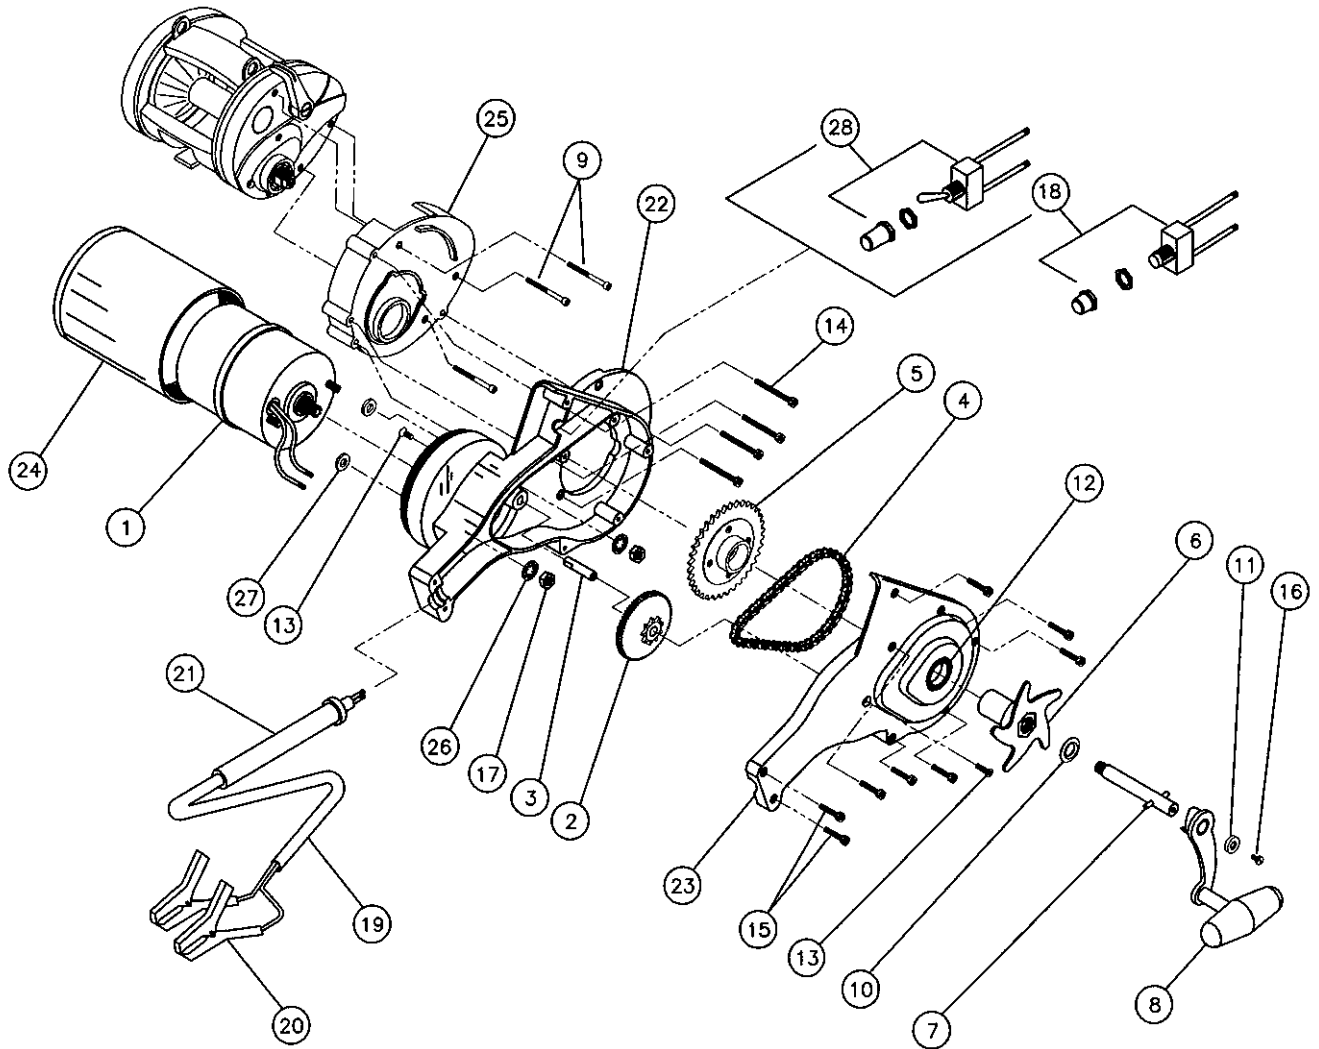

PENN 340/GTI OR 345/GTI REEL

ITEM	QTY.	DESCRIPTION	P/N	PRICE	ITEM	QTY.	DESCRIPTION	P/N	PRICE
1	1	MOTOR 12V	DE-345-001	$139.99	16	1	PAN HEAD SCREW	DE-345-016	$1.09
2	1	PRIMARY GEAR	DE-345-002	$99.99	17	2	HEX HEAD NUTS	DE-345-017	$2.09
3	1	JOURNAL	DE-345-003	$8.99	18	1	POWER SWITCH ASSEMBLY	DE-345-018	$29.99
4	1	CHAIN	DE-345-004	$39.99	19	1	POWER CABLE 15 FEET	DE-345-019	$79.99
5	1	RATCHET GEAR ASSEMBLY	DE-345-005	$109.99	20	1	ALLIGATOR CLIPS	DE-345-020	$9.99
6	1	STAR DRAG ASSEMBLY	DE-345-006	$51.99	21	1	CABLE GUARD	DE-345-021	$5.99
7	1	CRANKSHAFT ASSEMBLY	DE-345-007	$19.99	22	1	MOTOR SIDE HOUSING	DE-345-022	$59.99
8	1	HANDLE ASSEMBLY	DE-345-008	$59.99	23	1	COVER	DE-345-023	$49.99
9	3	POST SCREWS	DE-345-009	$5.99	24	1	MOTOR COVER	DE-345-024	$69.99
10	1	CRANKSHAFT WASHER	DE-345-010	$7.99	25	1	ADAPTOR	DE-345-025	$49.99
11	1	CRANKSHAFT END WASHER	DE-345-011	$3.99	26	2	LOCK WASHERS	DE-345-026	$1.39
12	1	LIP SEAL	DE-345-012	$19.99	27	2	WASHERS	DE-345-029	$3.09
13	2	FLAT HEAD SCREWS	DE-345-013	$1.09	28	1	TOGGLE SWITCH ASSEMBLY	DE-345-030	$29.99
14	4	MOUNTING SCREWS	DE-345-014	$7.99					
15	8	COVER SCREWS	DE-345-015	$11.50