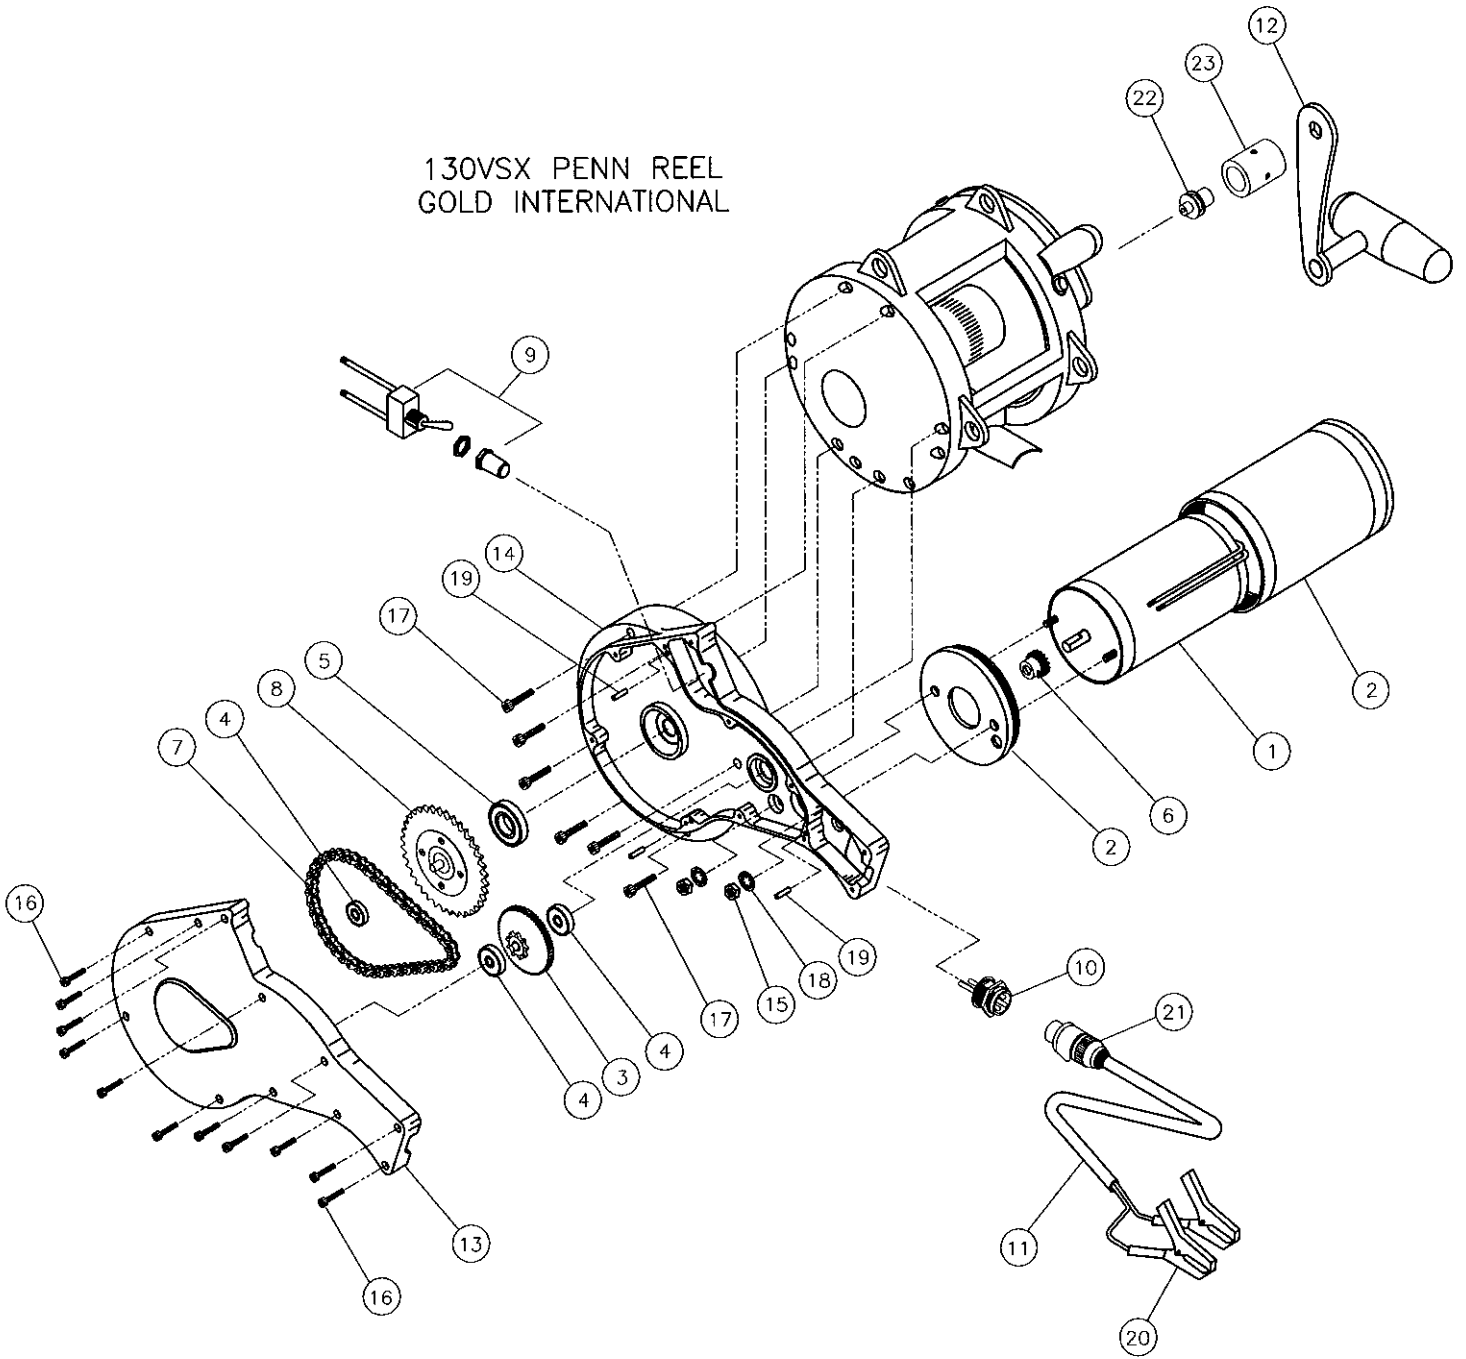

130VSX PENN REEL
GOLD INTERNATIONAL

ITEM	DESCRIPTION	QTY.	P/N	PRICE	ITEM	DESCRIPTION	QTY.	P/N	PRICE
1	MOTOR 12VDC 5000RPM	1	DE-130VSX-001	$159.99	13	COVER	1	DE-130VSX-013	$229.99
2	MOTOR COVER	1	DE-130VSX-002	$169.99	14	MOTOR SIDE HOUSING	1	DE-130VSX-014	$359.99
3	PRIMARY GEAR	1	DE-130VSX-003	$129.99	15	HEX HEAD NUTS	2	DE-130VSX-015	$2.99
4	SMALL BEARING	3	DE-130VSX-004	$34.99	16	COVER SCREWS	11	DE-130VSX-016	$19.99
5	LARGE BEARING	1	DE-130VSX-005	$39.99	17	MOUNTING SCREWS	6	DE-130VSX-017	$5.99
6	GEAR	1	DE-130VSX-006	$79.99	18	LOCK WASHERS	2	DE-130VSX-018	$2.99
	CHAIN	1	DE-130VSX-007	$69.99	19	DOWEL PIN	3	DE-130VSX-019	$7.99
	RATCHET GEAR ASSEMBLY	1	DE-130VSX-008	$299.99	20	ALLIGATOR CLIPS	1	DE-130VSX-020	$9.99
9	POWER SWITCH ASSEMBLY	1	DE-130VSX-009	$29.99	21	DEAN PLUG	1	DE-130VSX-021	$26.99
10	THREE PIN CONNECTOR	1	DE-130VSX-010	$20.99	22	INNER BEARING SHAFT	1	DE-130VSX-022	$49.99
11	POWER CABLE 15 FEET	1	DE-130VSX-011	$79.99	23	BEARING HUB (INNER BEARING INCLUDED)	1	DE-130VSX-023	$79.99
12	HANDLE (PENN PART)	1	DE-130VSX-012	$0.000