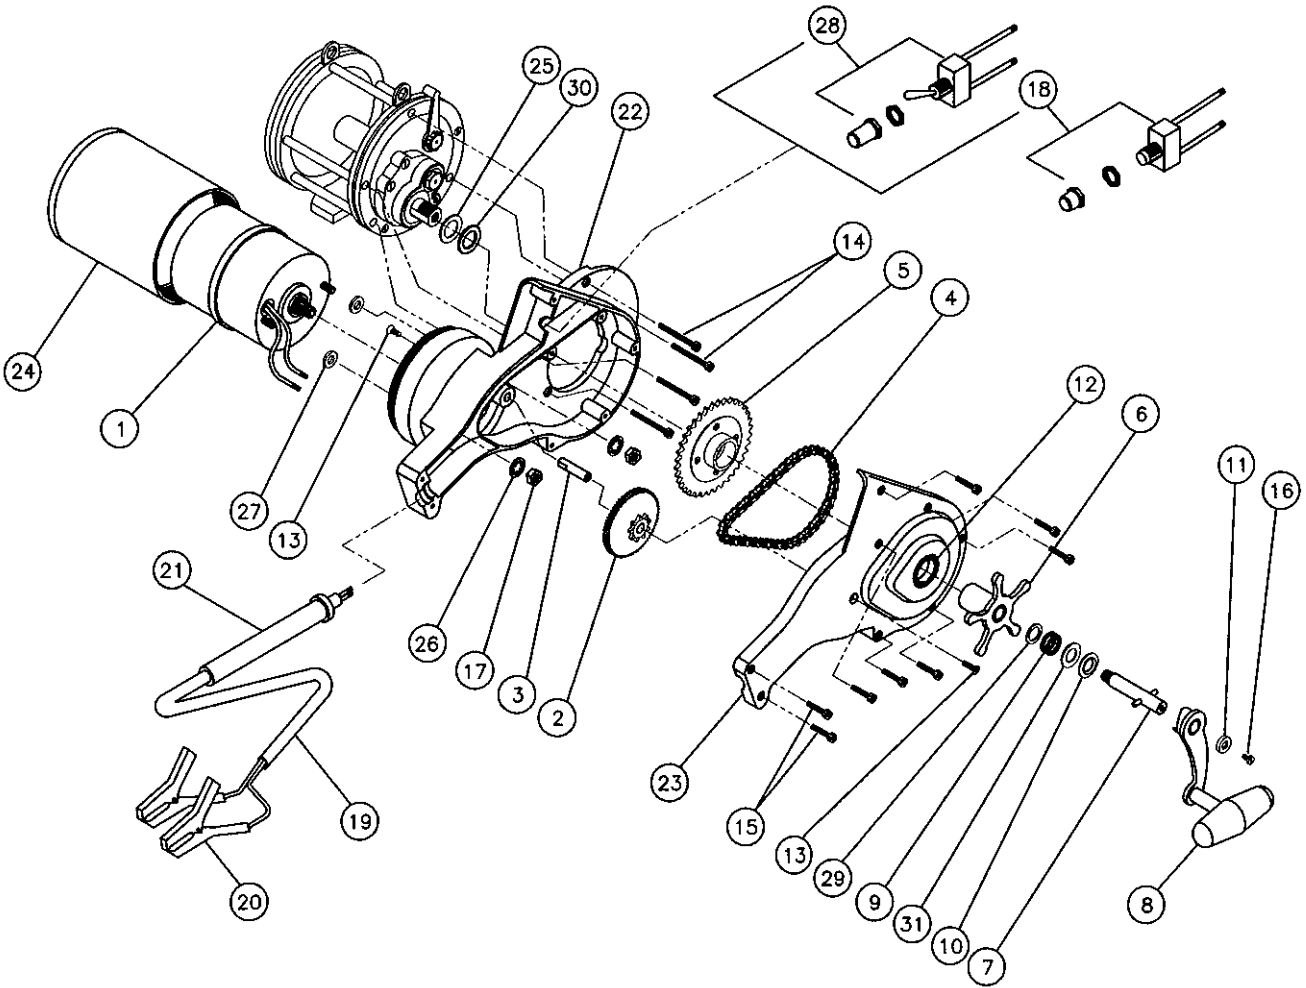

PENN SENATOR 6/0 114 BLACK REEL

ITEM	QTY.	DESCRIPTION	P/N	PRICE	ITEM	QTY.	DESCRIPTION	P/N	PRICE
1	1	MOTOR 12V	DE-114-001	$139.99	17	2	HEX HEAD NUTS	DE-114-017	$2.09
2	1	PRIMARY GEAR	DE-114-002	$99.99	18	1	POWER SWITCH ASSEMBLY	DE-114-018	$29.99
3	1	JOURNAL	DE-114-003	$8.99	19	1	POWER CABLE 15 FEET	DE-114-019	$79.99
4	1	CHAIN	DE-114-004	$39.99	20	1	ALLIGATOR CLIPS	DE-114-020	$9.99
5	1	RATCHET GEAR ASSEMBLY	DE-114-005	$109.99	21	1	CABLE GUARD	DE-114-021	$5.99
6	1	STAR DRAG ASSEMBLY	DE-114-006	$51.99	22	1	MOTOR SIDE HOUSING	DE-114-022	$59.99
7	1	CRANKSHAFT ASSEMBLY	DE-114-007	$19.99	23	1	COVER	DE-114-023	$49.99
8	1	HANDLE ASSEMBLY	DE-114-008	$59.99	24	1	MOTOR COVER	DE-114-024	$69.99
9	1	SPRING	DE-114-009	$8.99	25	1	PLASTIC WASHER	DE-114-025	$1.09
10	1	CRANKSHAFT WASHER	DE-114-010	$7.99	26	2	LOCK WASHERS	DE-114-026	$1.39
11	1	CRANKSHAFT END WASHER	DE-114-011	$3.99	27	2	WASHERS	DE-114-027	$1.59
	1	LIP SEAL	DE-114-012	$14.99	28	1	TOGGLE SWITCH ASSEMBLY	DE-114-028	$29.99
13	2	FLAT HEAD SCREWS	DE-114-013	$1.09	29	1	SMALL PLASTIC WASHER	DE-114-029	$1.00
14	4	MOUNTING SCREWS	DE-114-014	$7.99	30	1	LARGE TENSION SPRING	DE-114-030	$2.99
15	8	COVER SCREWS	DE-114-015	$11.50	31	1	PLASTIC WASHER	DE-114-031	$1.09
16	1	PAN HEAD SCREW	DE-114-016	$1.09