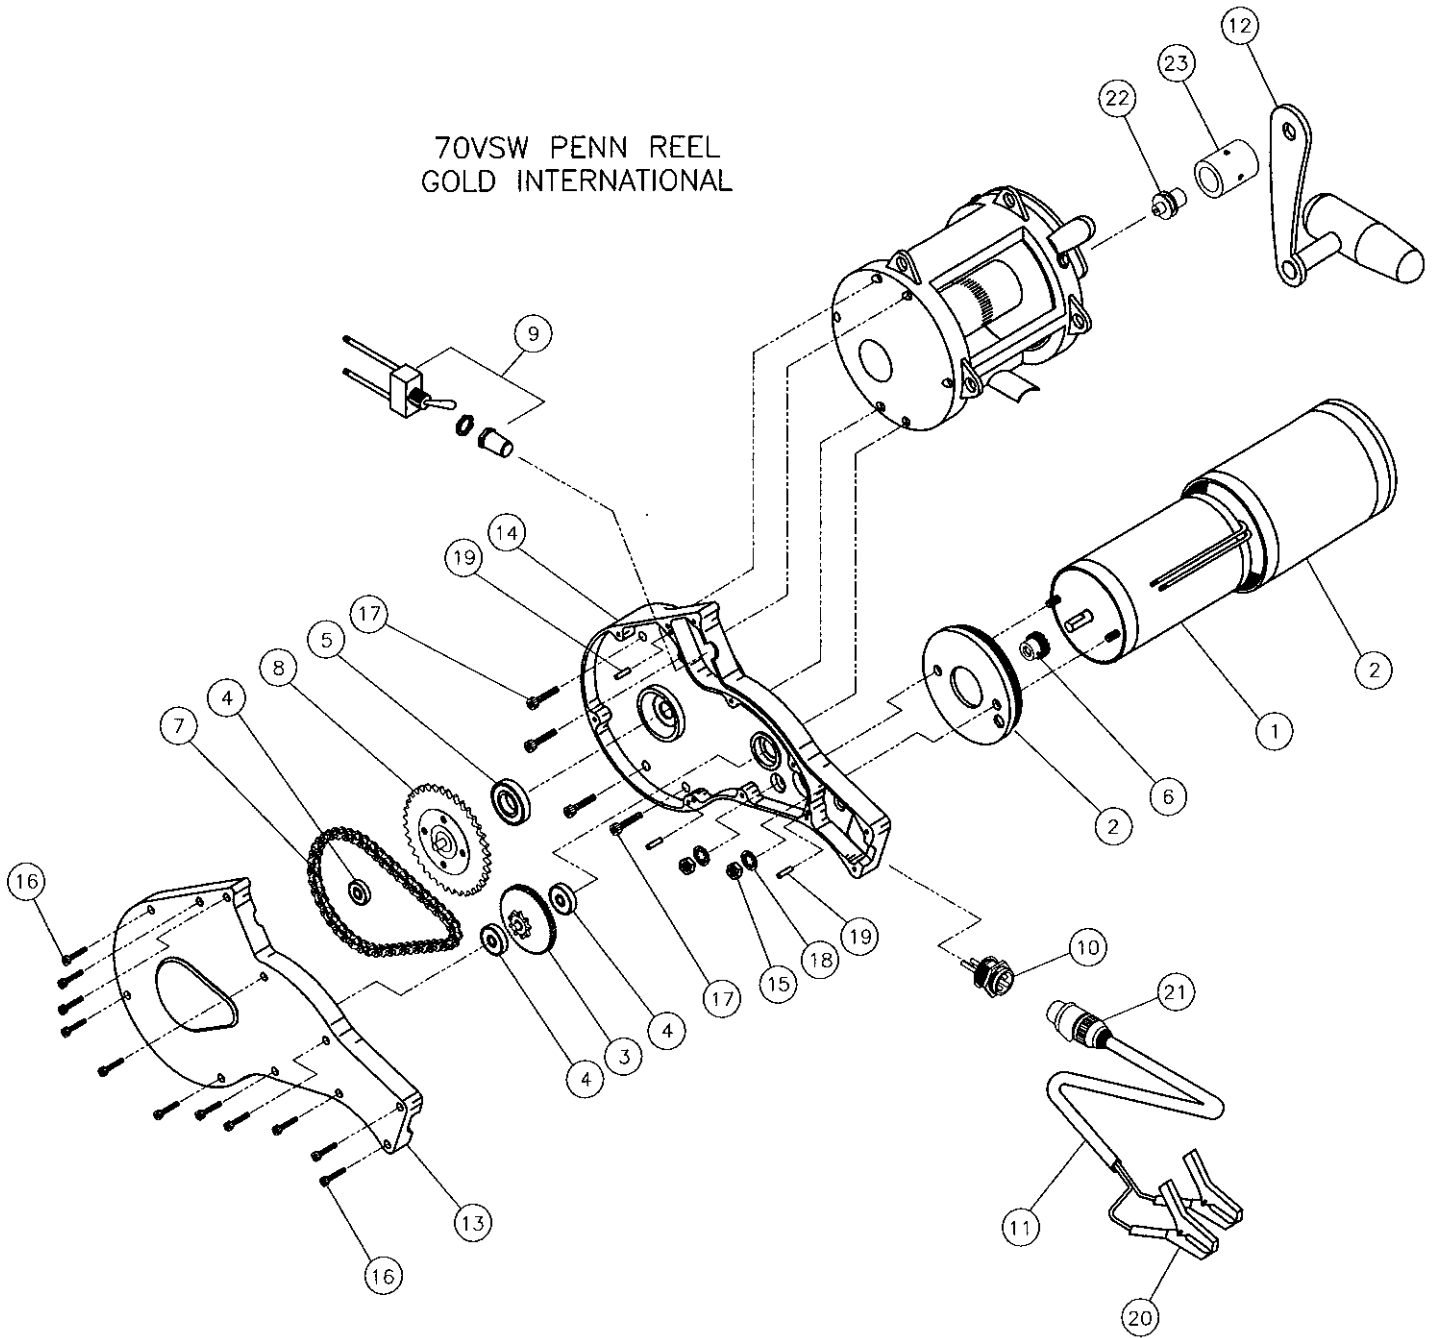

70VSW PENN REEL
GOLD INTERNATIONAL

ITEM	DESCRIPTION	QTY.	P/N	PRICE	ITEM	DESCRIPTION	QTY.	P/N	PRICE
1	MOTOR 12VDC 5000RPM	1	DE-70VSW-001	$159.99	13	COVER	1	DE-70VSW-013	$229.99
2	MOTOR COVER	1	DE-70VSW-002	$169.99	14	MOTOR SIDE HOUSING	1	DE-70VSW-014	$359.99
3	PRIMARY GEAR	1	DE-70VSW-003	$129.99	15	HEX HEAD NUTS	2	DE-70VSW-015	$2.99
4	SMALL BEARING	3	DE-70VSW-004	$34.99	16	COVER SCREWS	11	DE-70VSW-016	$19.99
5	LARGE BEARING	1	DE-70VSW-005	$39.99	17	MOUNTING SCREWS	4	DE-70VSW-017	$5.99
6	GEAR	1	DE-70VSW-006	$79.99	18	LOCK WASHERS	2	DE-70VSW-018	$2.99
7	CHAIN	1	DE-70VSW-007	$69.99	19	DOWEL PIN	3	DE-70VSW-019	$7.99
	RATCHET GEAR ASSEMBLY	1	DE-70VSW-008	$299.99	20	ALLIGATOR CLIPS	1	DE-70VSW-020	$9.99
9	POWER SWITCH ASSEMBLY	1	DE-70VSW-009	$29.99	21	DEAN PLUG	1	DE-70VSW-021	$26.99
10	THREE PIN CONNECTOR	1	DE-70VSW-010	$20.99	22	INNER BEARING SHAFT	1	DE-70VSW-022	$49.99
11	POWER CABLE 15 FEET	1	DE-70VSW-011	$79.99	23	BEARING HUB (INNER BEARING INCLUDED)	1	DE-70VSW-023	$79.99
12	HANDLE (PENN PART)	1	DE-70VSW-012	$0.000